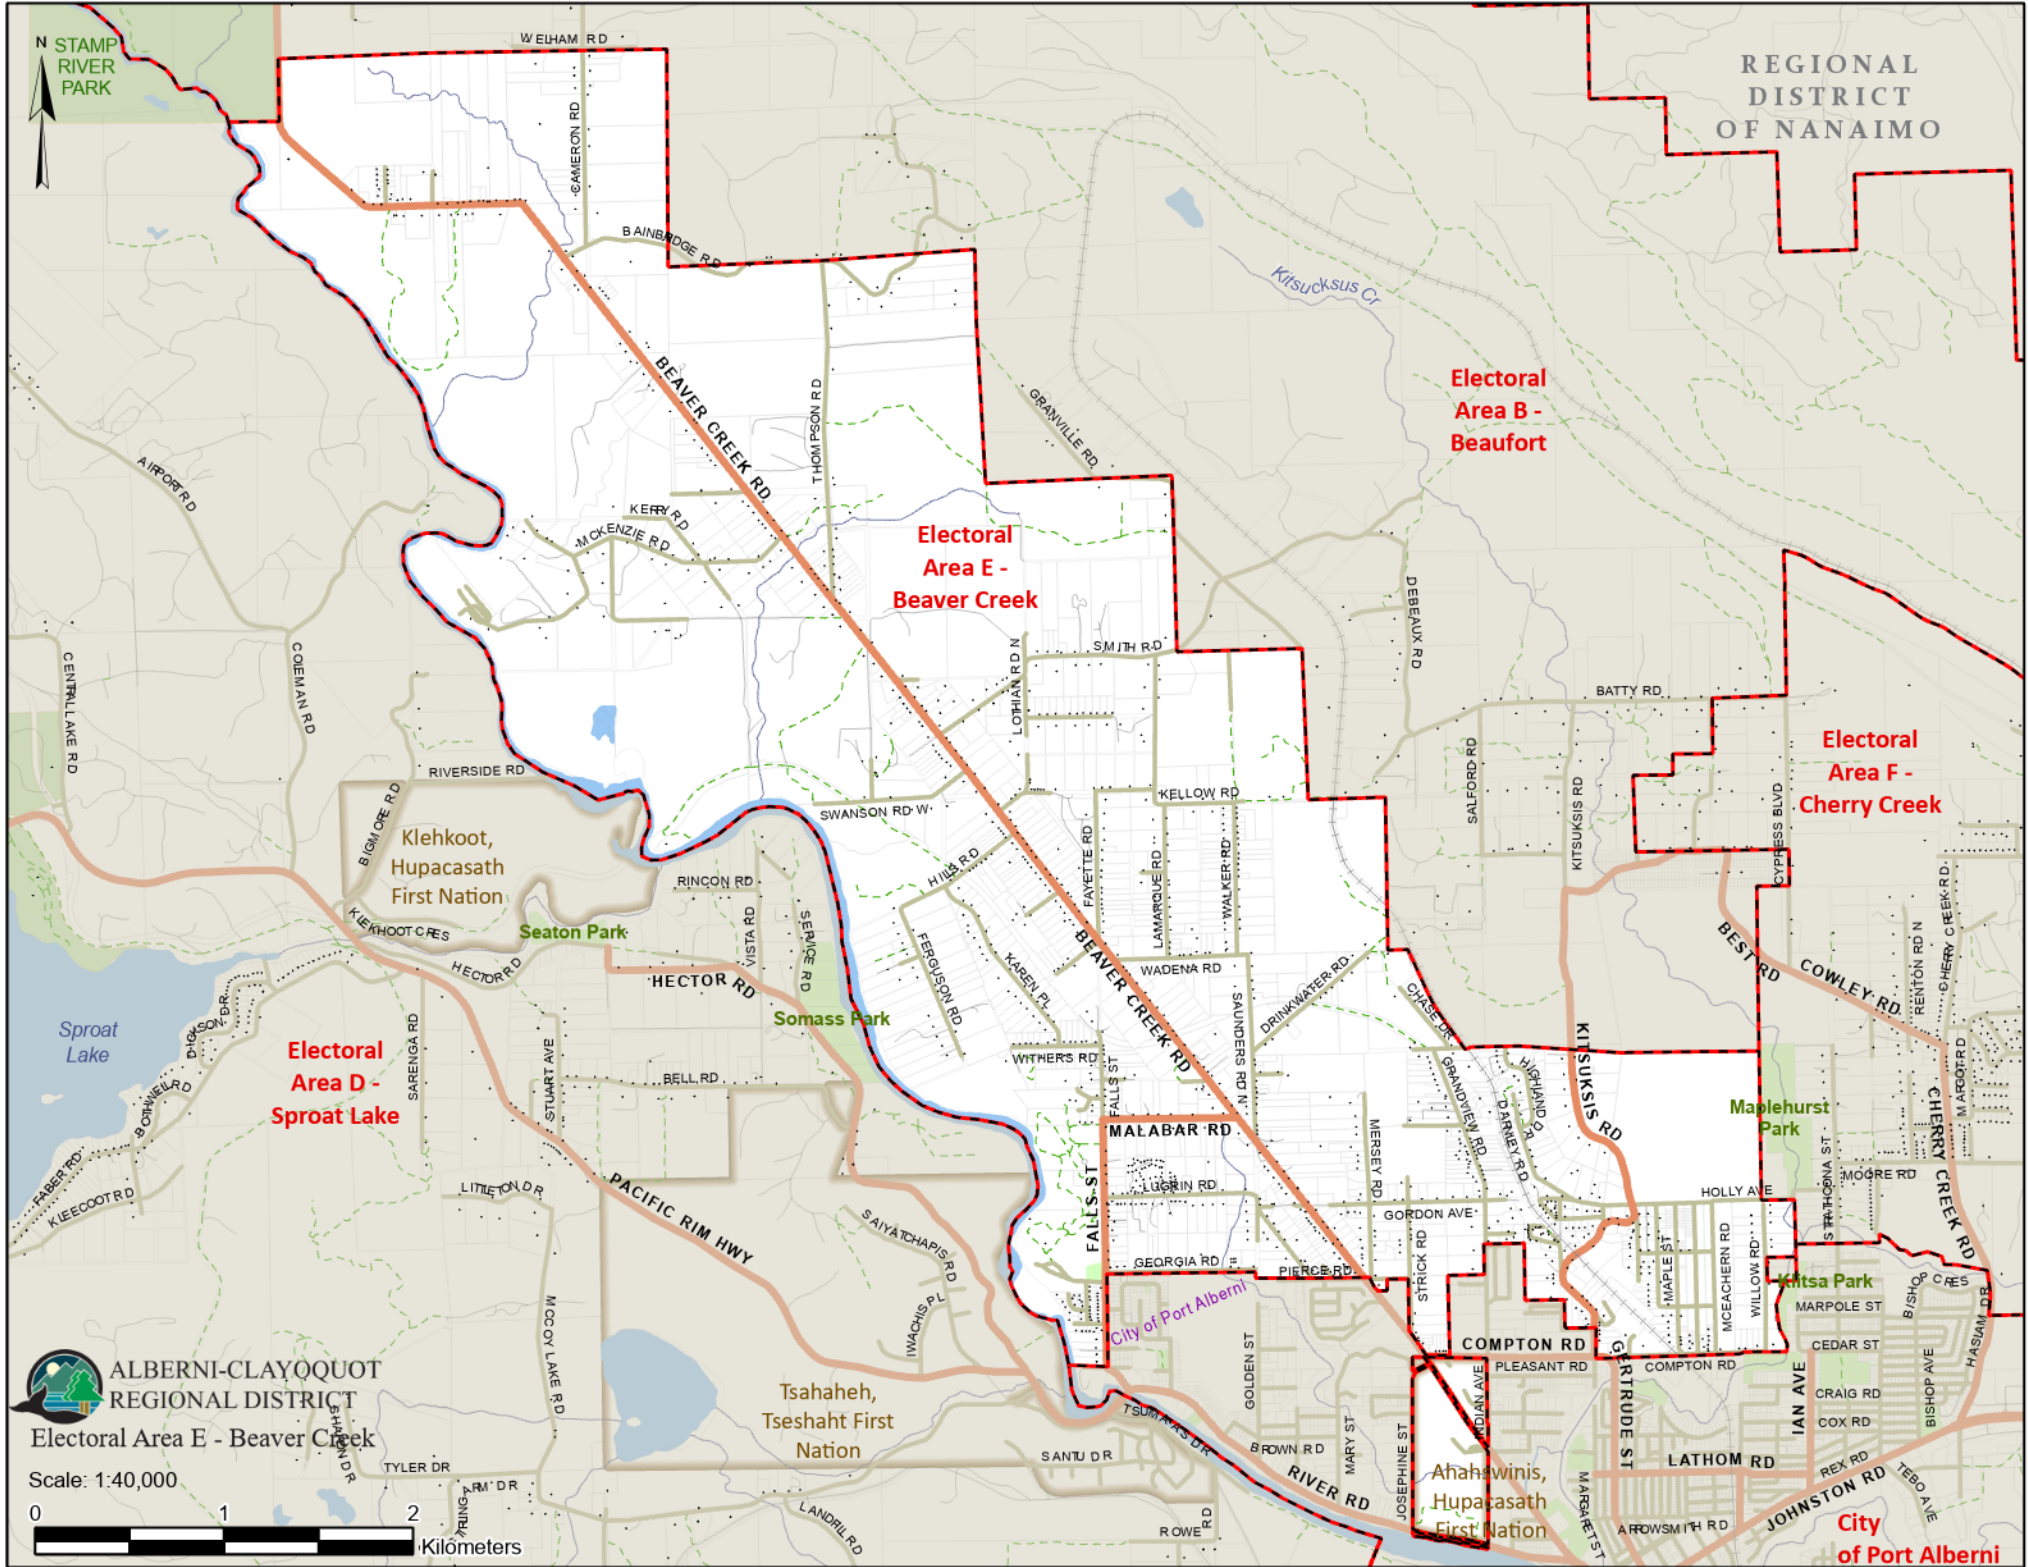

N
STAMP
RIVER
PARK

REGIONAL
DISTRICT
OF NANAIMO

Electoral
Area B -
Beaufort

Electoral
Area E -
Beaver Creek

Electoral
Area F -
Cherry Creek

Electoral
Area D -
Sproat Lake

ALBERNI-CLAYOQUOT
REGIONAL DISTRICT
Electoral Area E - Beaver Creek

Scale: 1:40,000

0 1 2
Kilometers

Tsahaheh,
Tseshaht First
Nation

City of Port Alberni

Ahahwinis,
Hupacasath
First Nation

City
of Port Alberni