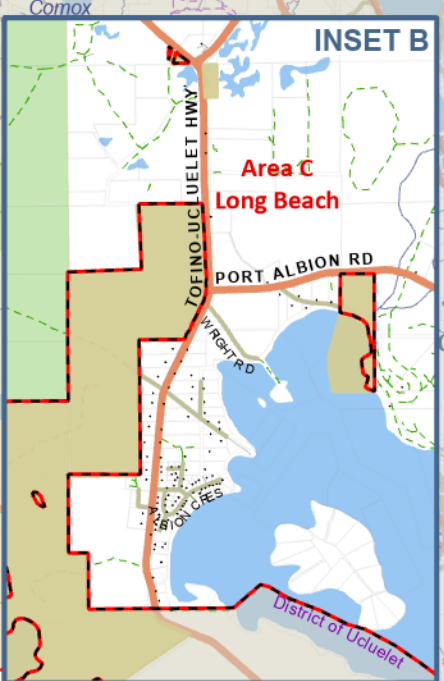

STRATHCONA
REGIONAL
DISTRICT

First Nation
Treaty Areas

 ALBERNI-CLAYOQUOT
REGIONAL DISTRICT
Electoral Area C - Long Beach
Scale: 1:520,000
0 5 10
Kilometers