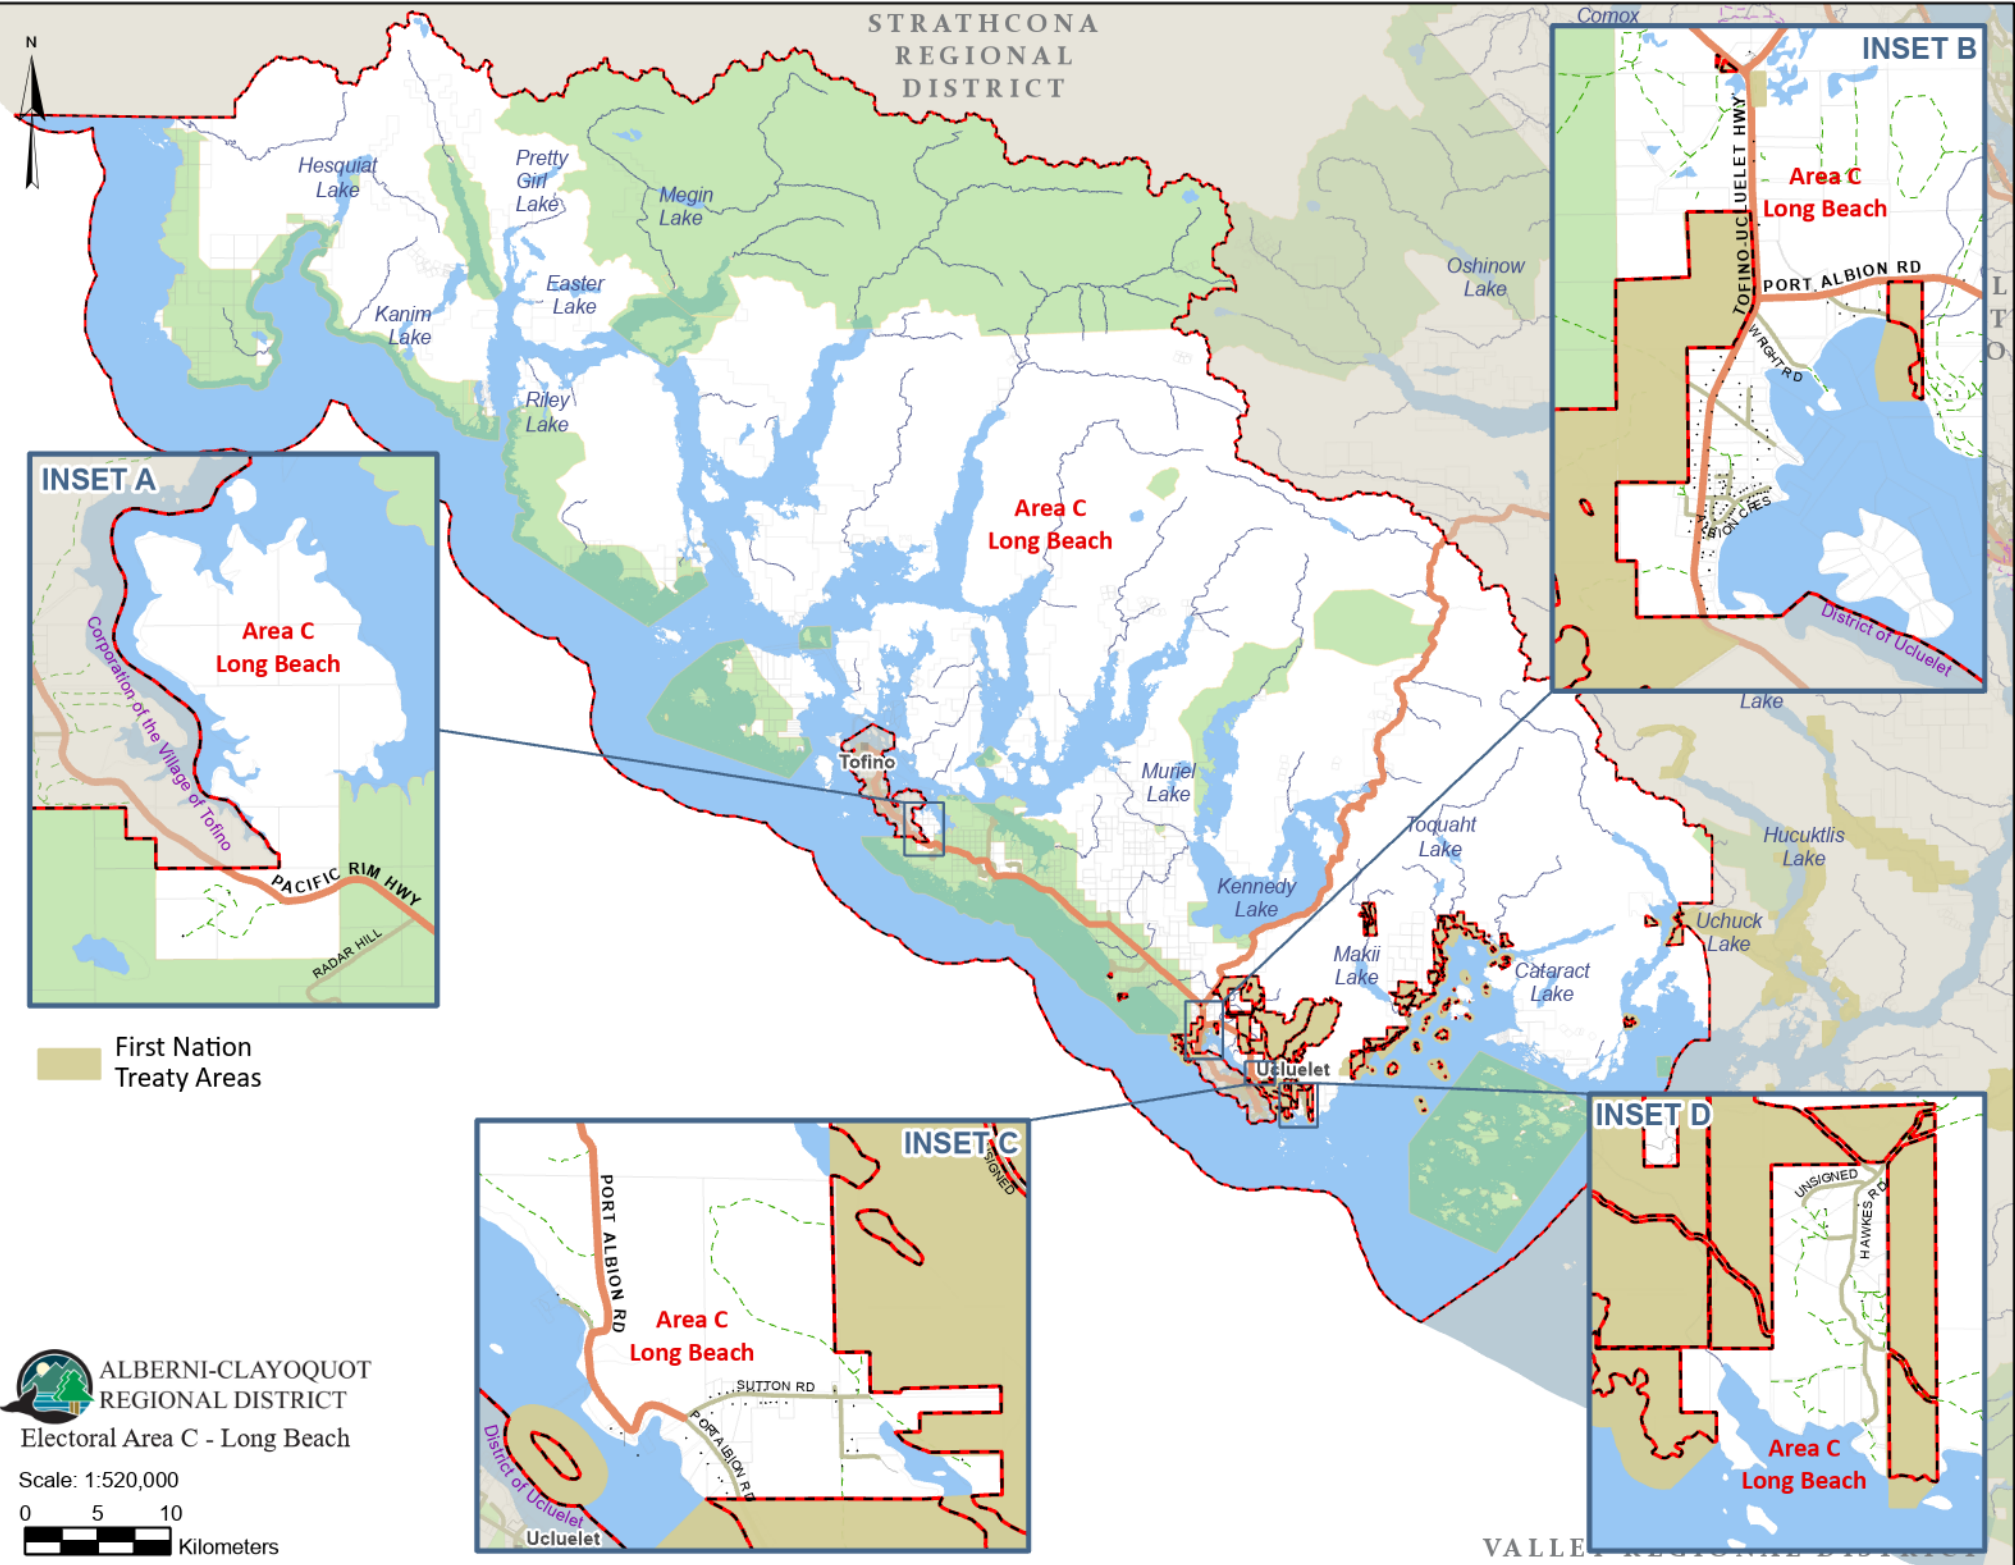

STRATHCONA
REGIONAL
DISTRICT

First Nation
Treaty Areas

 ALBERNI-CLAYOQUOT
REGIONAL DISTRICT
Electoral Area C - Long Beach
Scale: 1:520,000
0 5 10
Kilometers