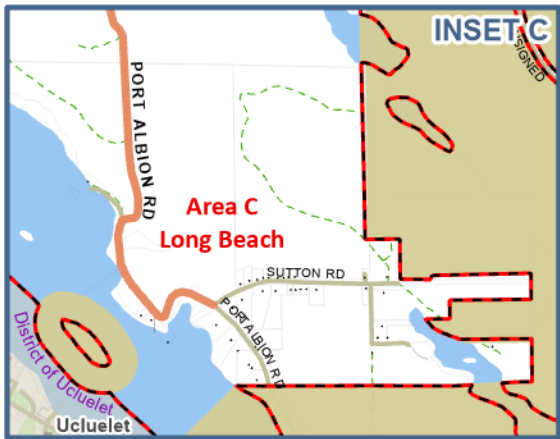

STRATHCONA
REGIONAL
DISTRICT

First Nation
Treaty Areas

 ALBERNI-CLAYOQUOT
REGIONAL DISTRICT
Electoral Area C - Long Beach
Scale: 1:520,000
0 5 10
Kilometers