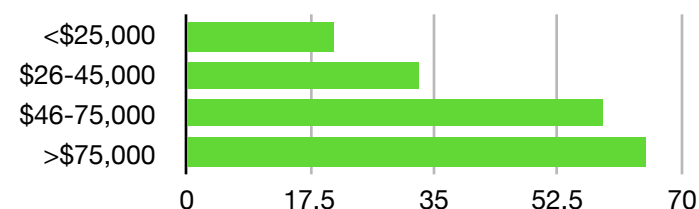

What is your household income?	<\$25,000	\$26-45,000	\$46-75,000	>\$75,000	
	21	33	59	65	178

How many people in your household?	1	2	3	4	5	6
	30	75	33	39	20	9

How often do you shop at local Farmers' Markets or direct from a farm?	Never	Once/year	2-3 times/year	Once/month	>once/month	
	16	20	58	61	41	196