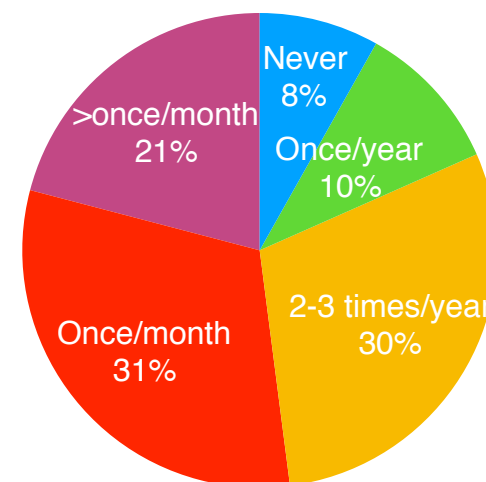

What is your household income?	<\$25,000	\$26-45,000	\$46-75,000	>\$75,000	
	21	33	59	65	178

How many people in your household?	1	2	3	4	5	6
	30	75	33	39	20	9

How often do you shop at local Farmers' Markets or direct from a farm?	Never	Once/year	2-3 times/year	Once/month	>once/month	
	16	20	58	61	41	196