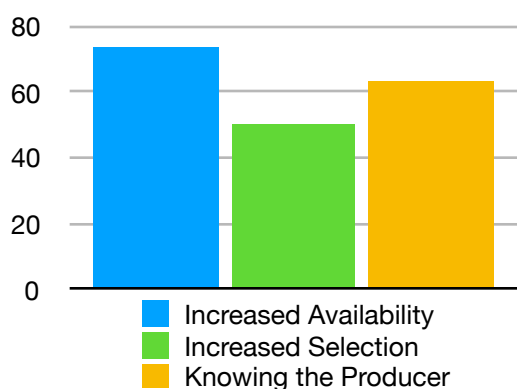

What is your household income?	<\$25,000	\$26-45,000	\$46-75,000	>\$75,000	
	21	33	59	65	178

How many people in your household?	1	2	3	4	5	6
	30	75	33	39	20	9

How often do you shop at local Farmers' Markets or direct from a farm?	Never	Once/year	2-3 times/year	Once/month	>once/month	
	16	20	58	61	41	196