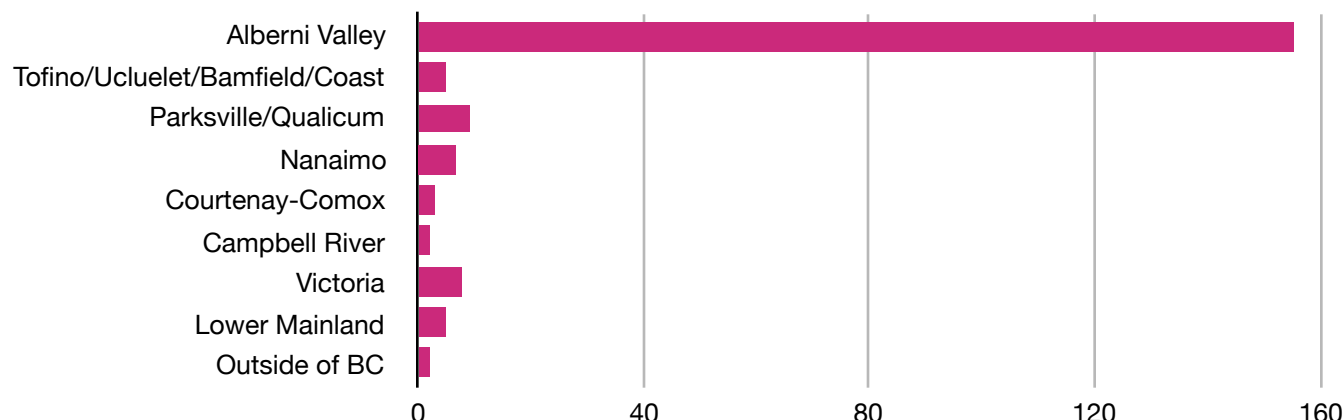

Alberni District Fall Fair's Home-Grown Grocery Event, 2019

Which community do you live in?	Alberni Valley	Tofino/Ucluelet/Bamfield/Coast	Parksville/Qualicum	Nanaimo	Courtenay-Comox	Campbell River	Victoria	Lower Mainland	Outside of BC	
	155	5	9	7	3	2	8	5	2	196