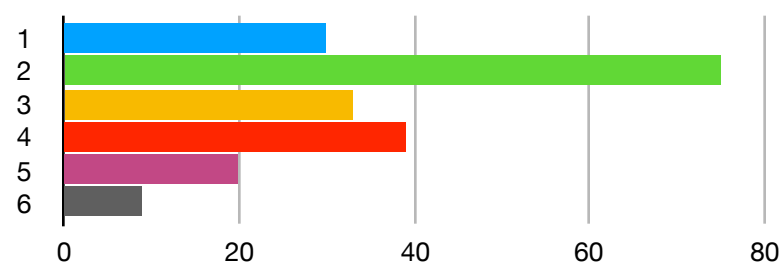

How many people in your household?	1	2	3	4	5	6
	30	75	33	39	20	9

How often do you shop at local Farmers' Markets or direct from a farm?	Never	Once/year	2-3 times/year	Once/month	>once/month	
	16	20	58	61	41	196