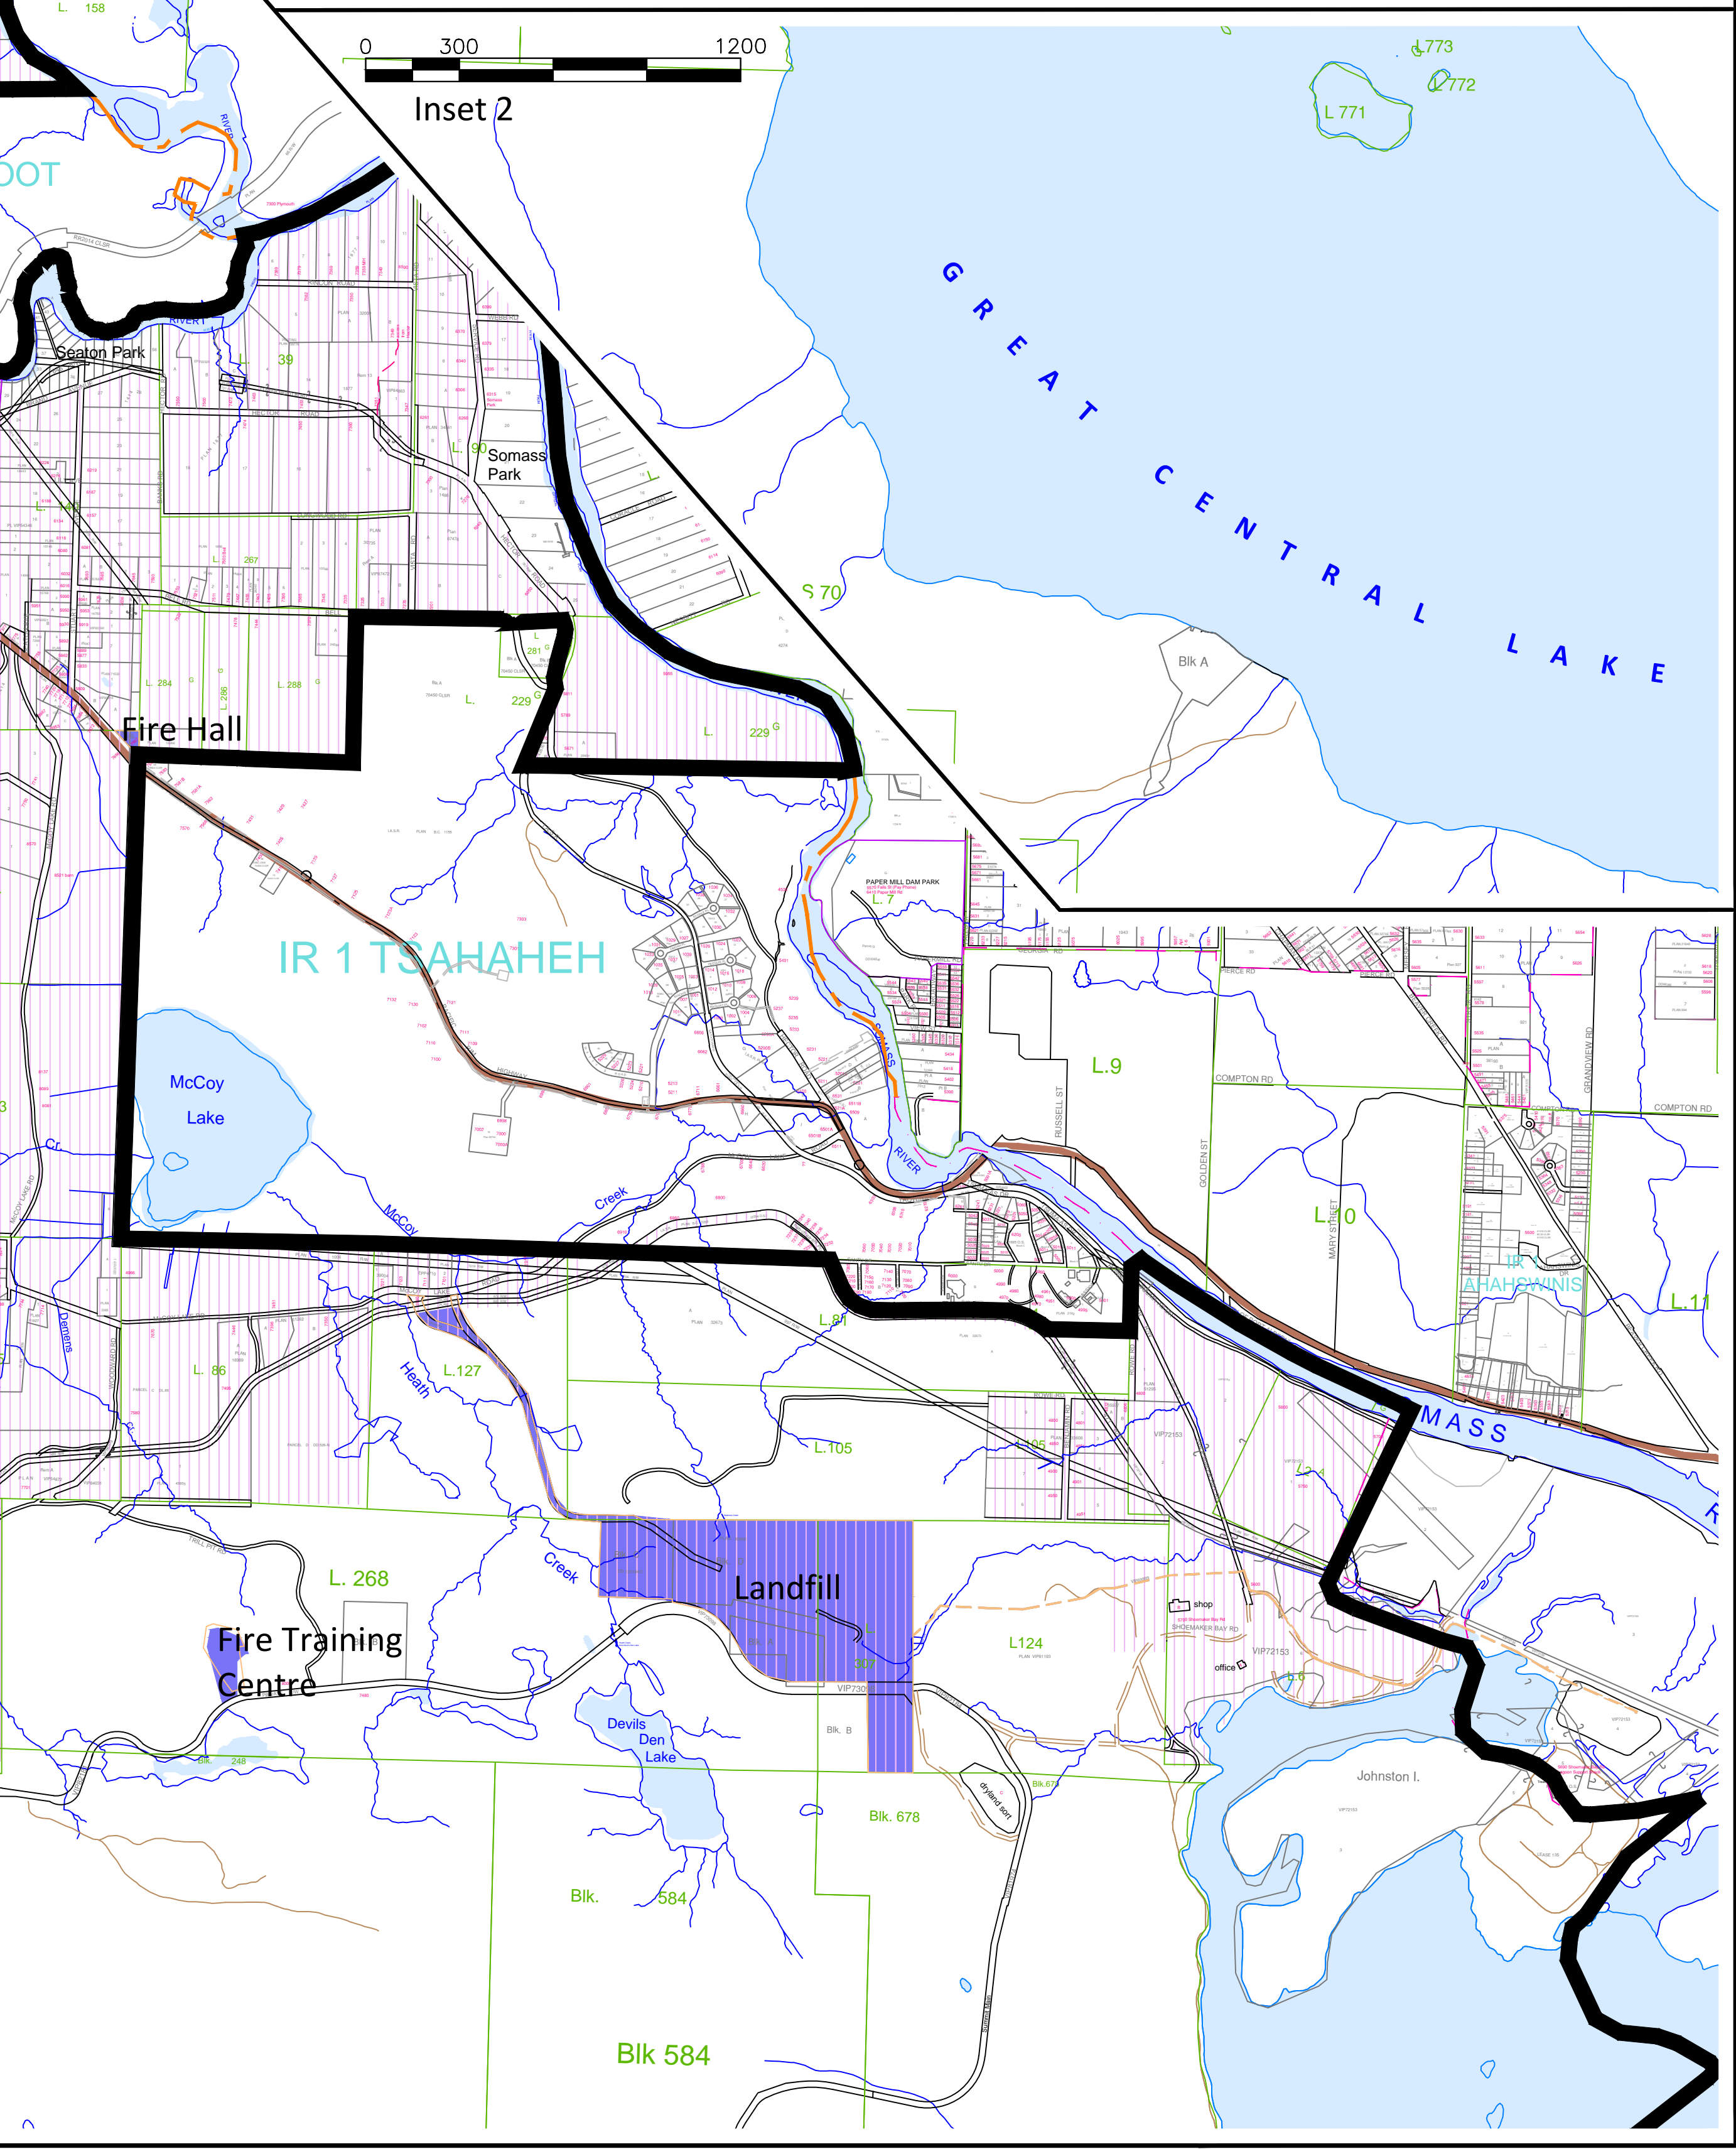

Sproat Lake OCP Map No. 4 Infrastructure and Community Services

- Legend**
-  Institutions / Community Facilities
 -  Sproat Lake Fire Protection Area
 -  Aggregate Reserves
 -  Trails
 -  Proposed Community Trail Linkages
 -  Major Highways
 -  Transportation Links
 -  OCP Boundary