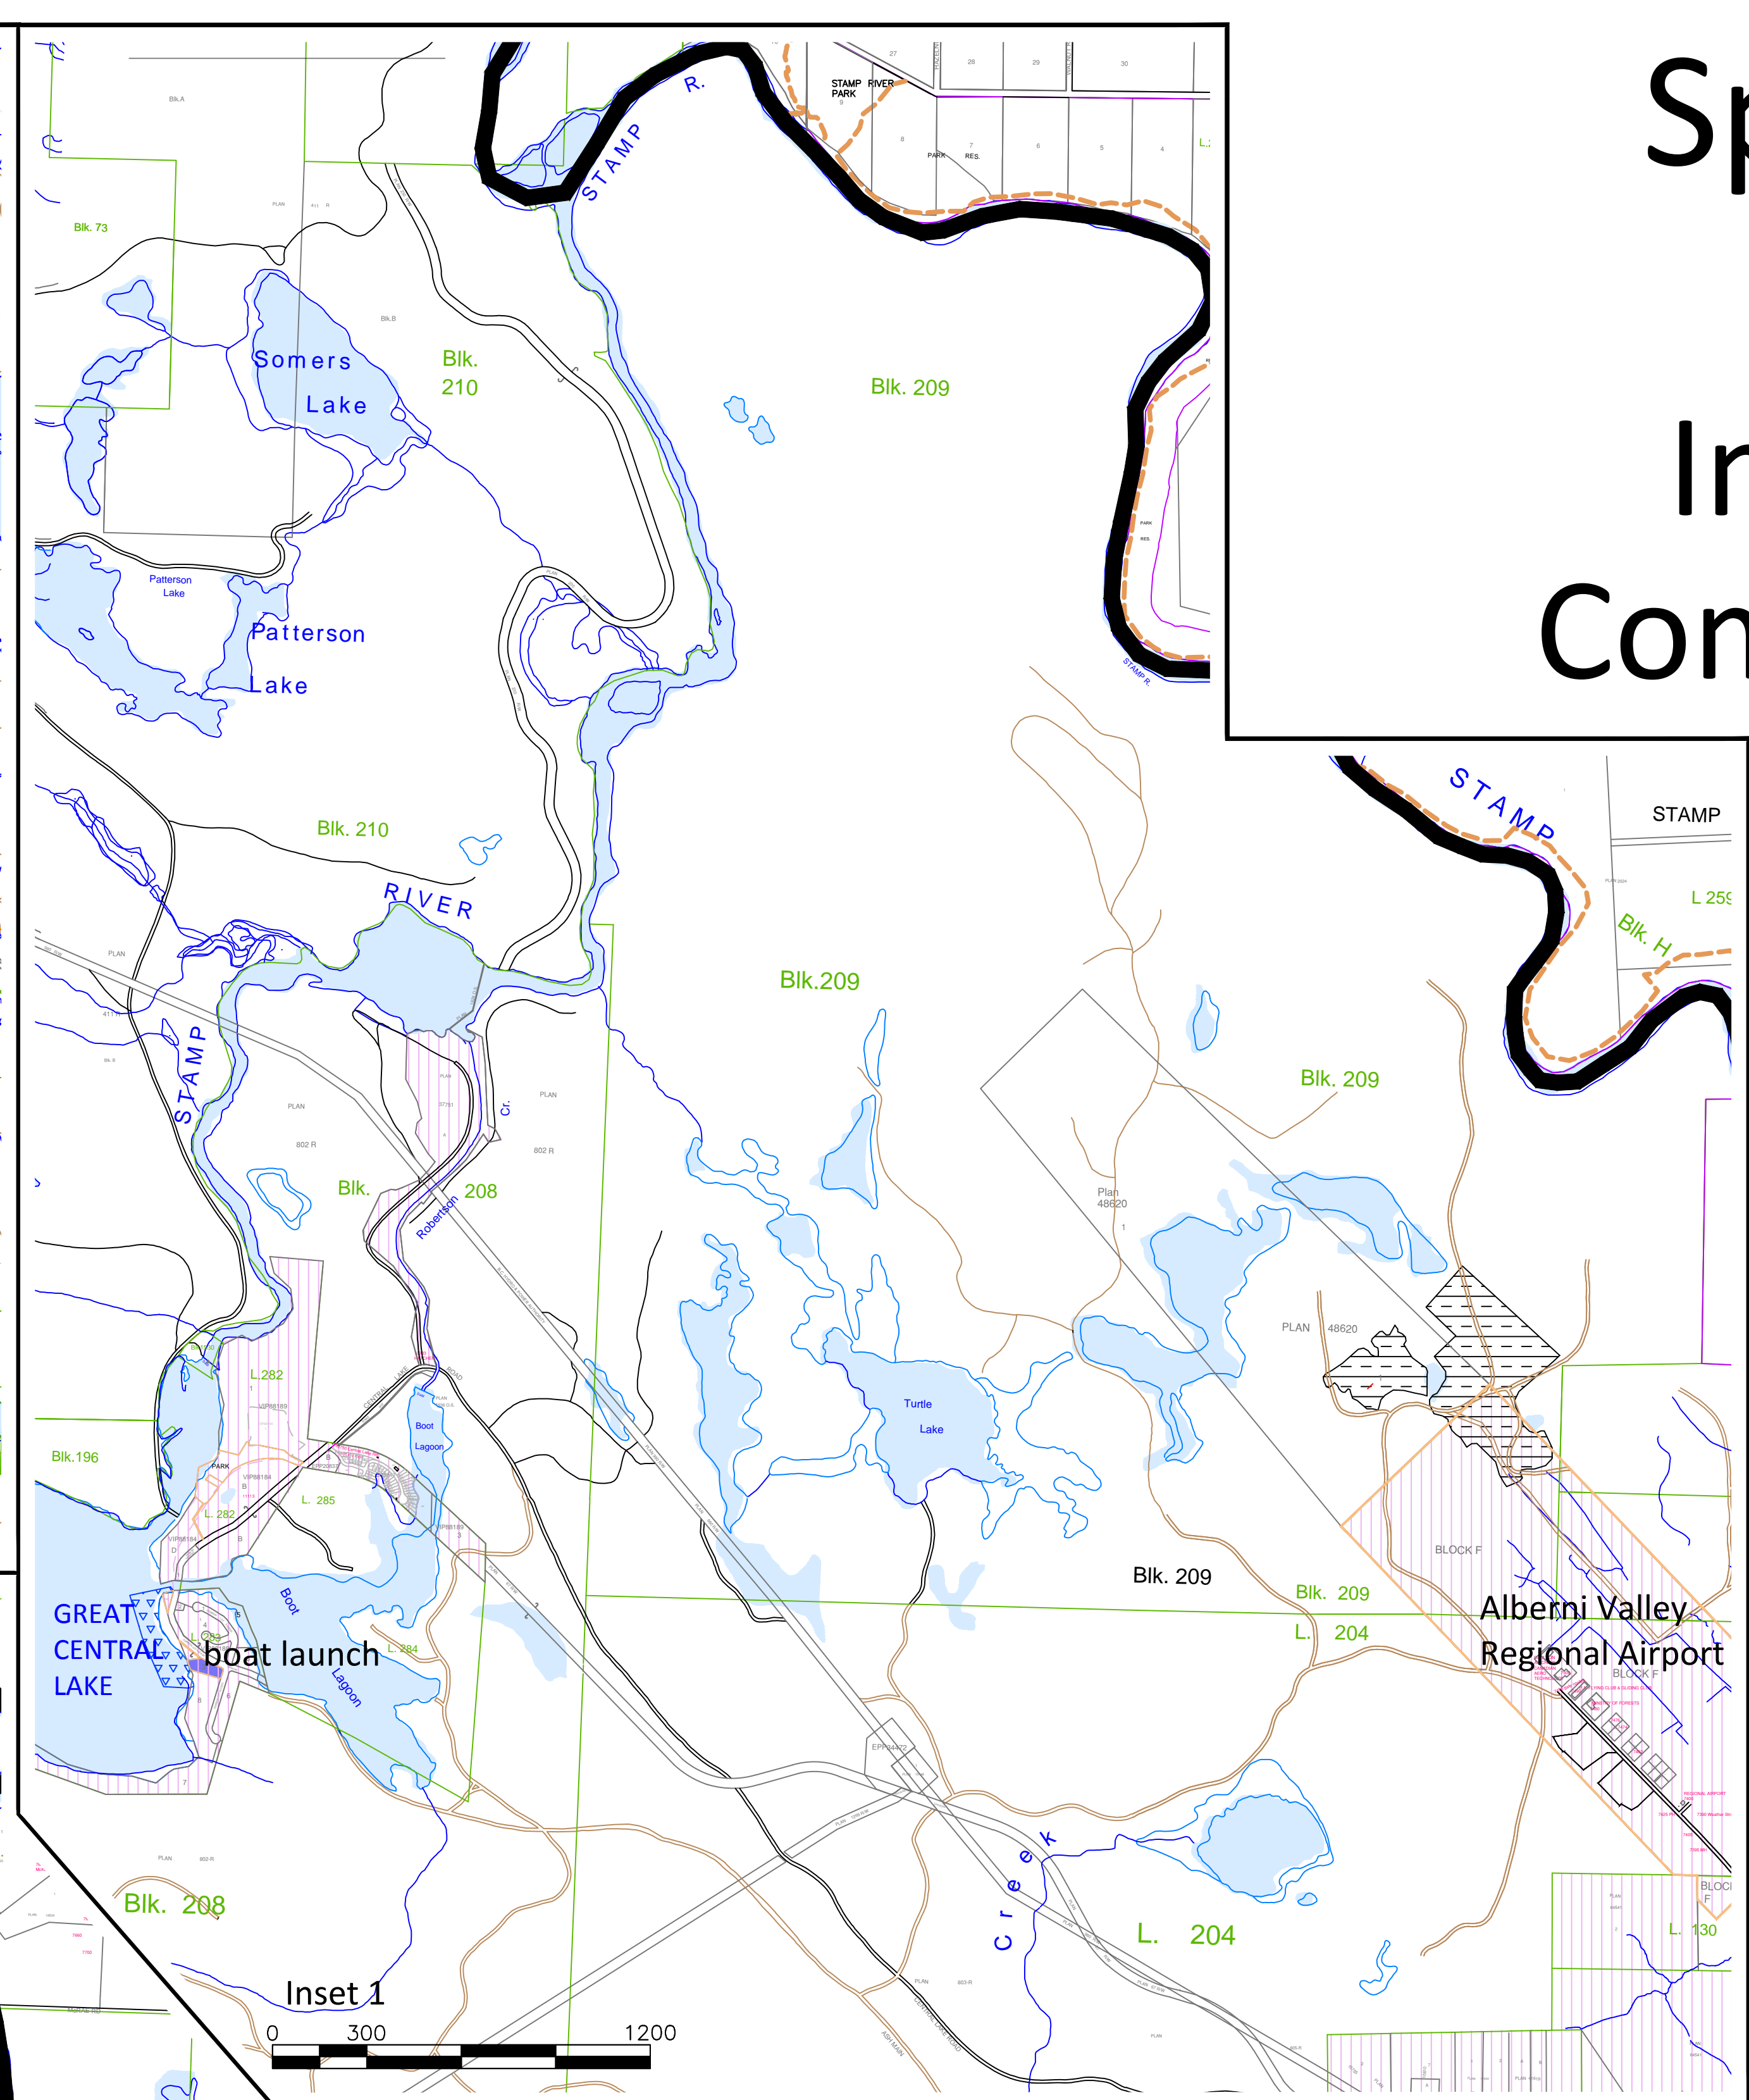

Sproat Lake OCP Map No. 4 Infrastructure and Community Services

- Legend**
-  Institutions / Community Facilities
 -  Sproat Lake Fire Protection Area
 -  Aggregate Reserves
 -  Trails
 -  Proposed Community Trail Linkages
 -  Major Highways
 -  Transportation Links
 -  OCP Boundary