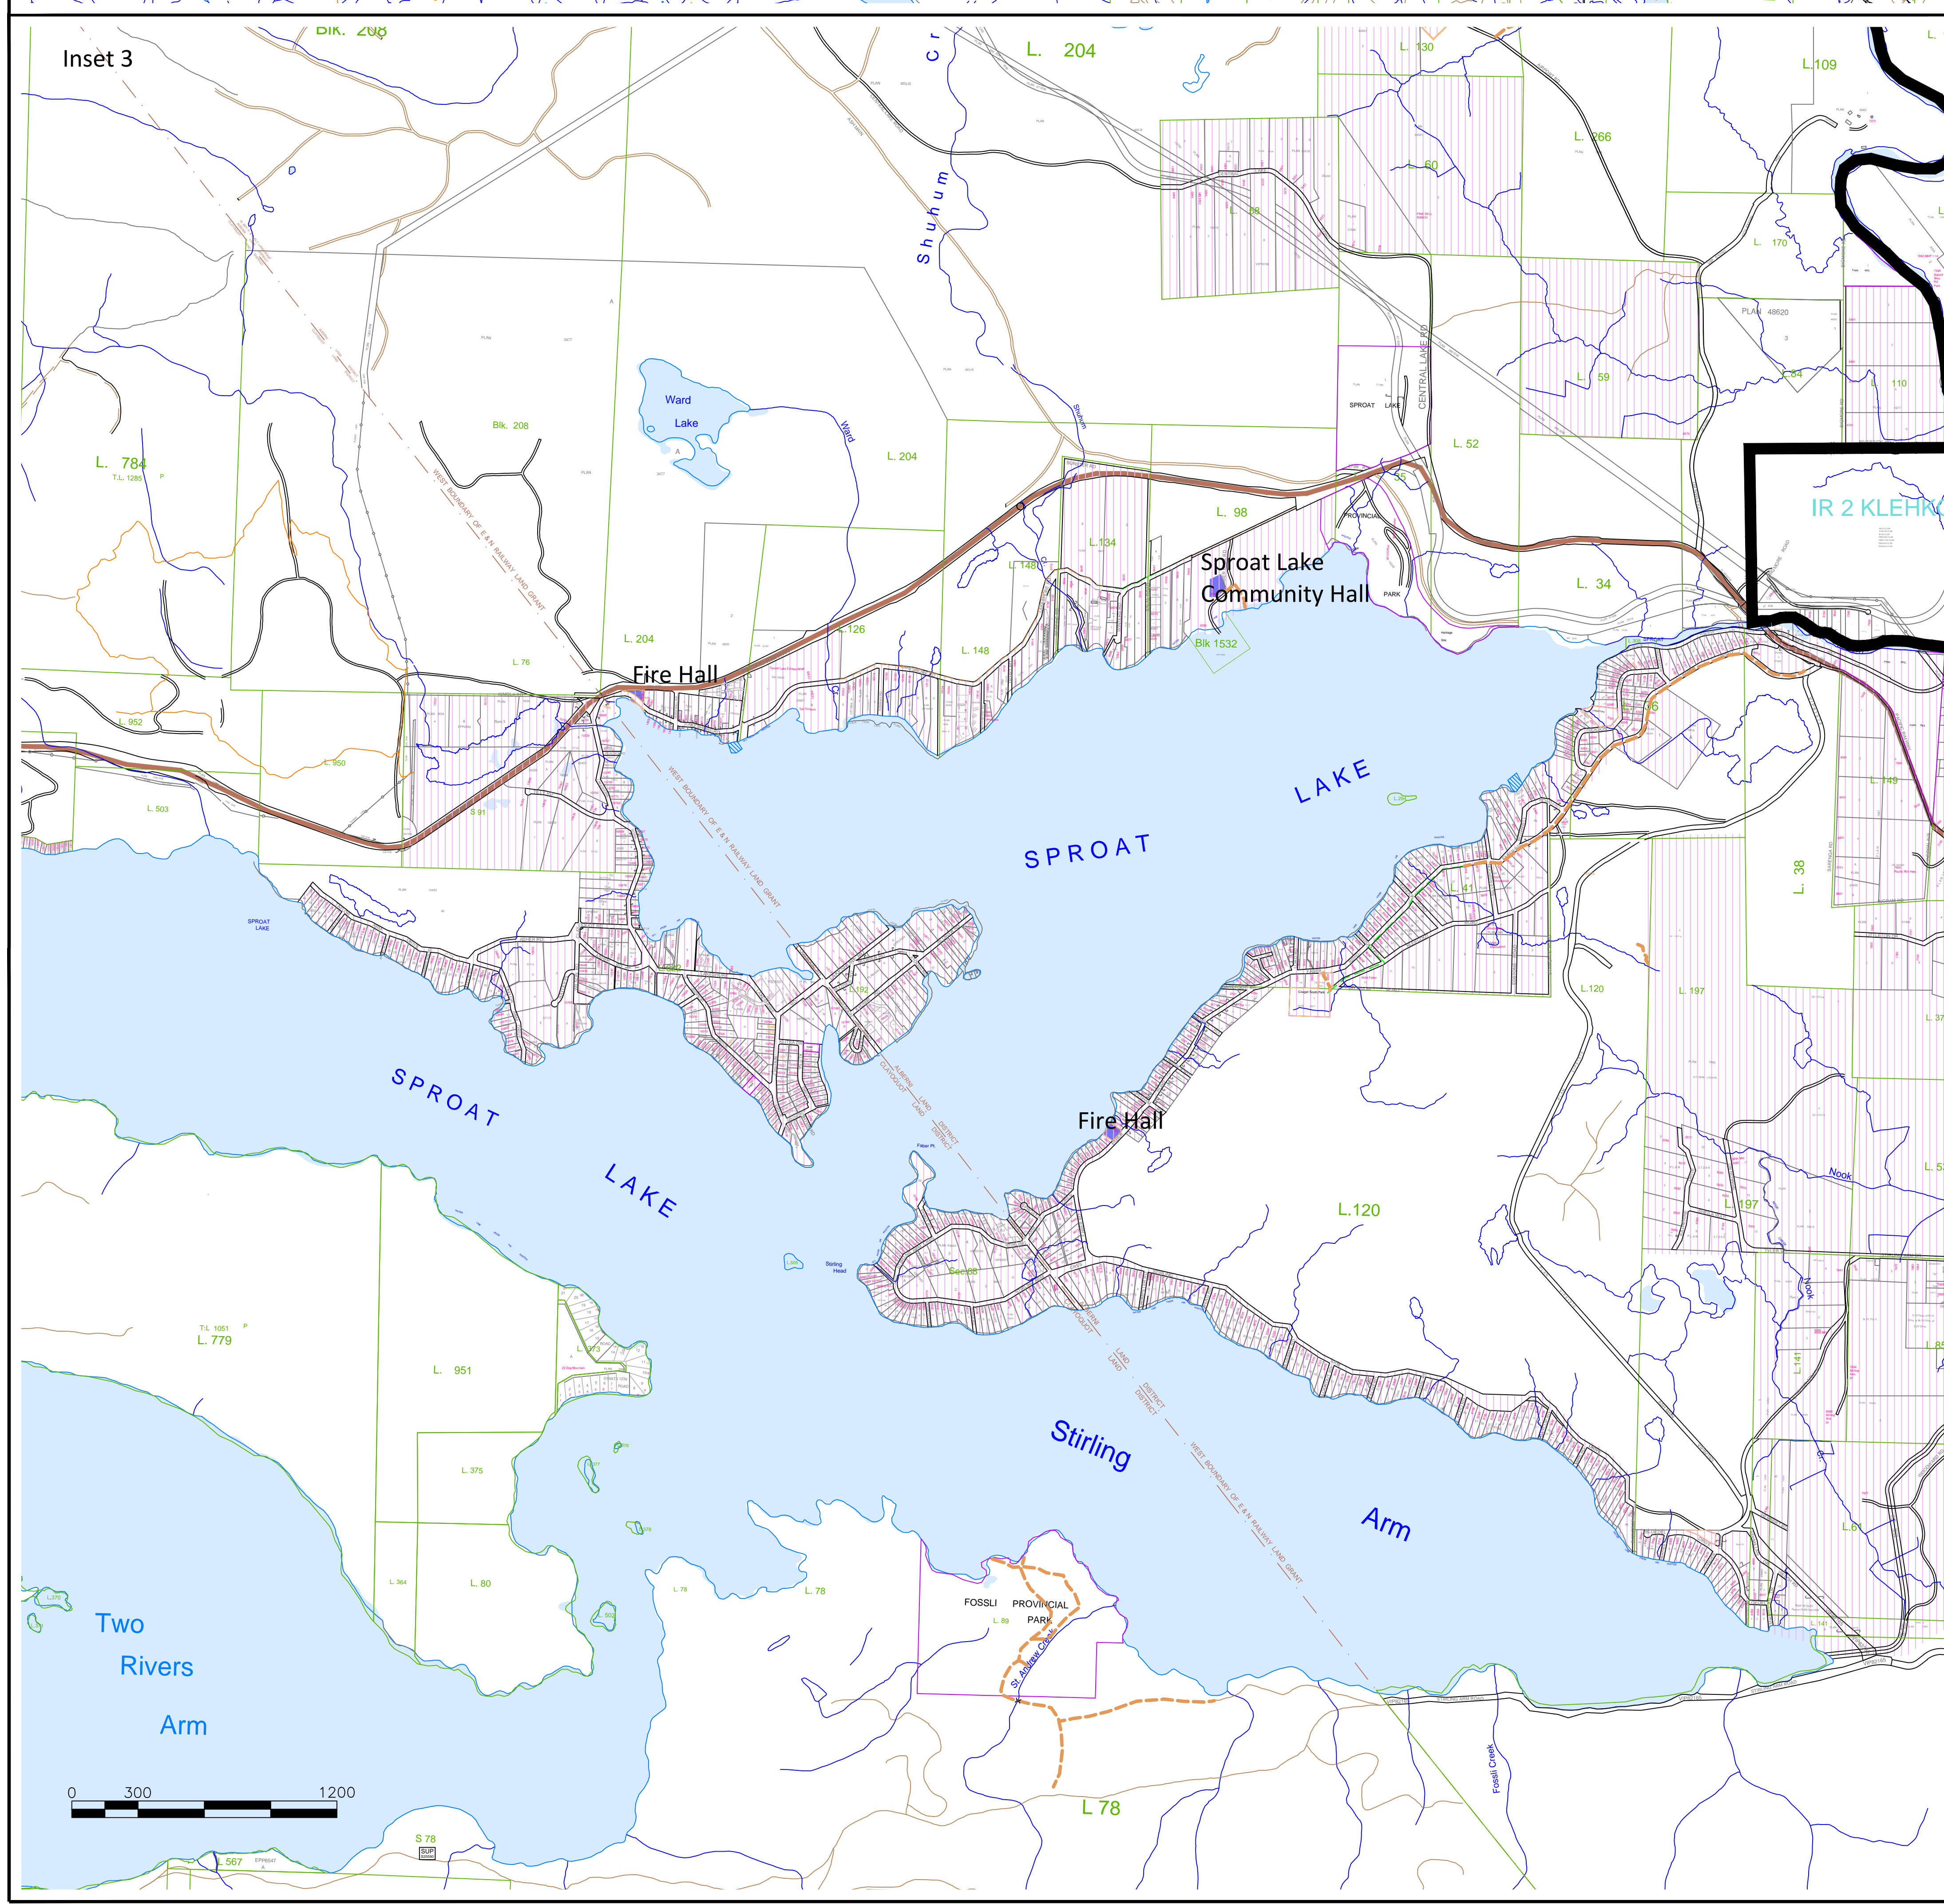

Sproat Lake OCP Map No. 4 Infrastructure and Community Services

- Legend**
-  Institutions / Community Facilities
 -  Sproat Lake Fire Protection Area
 -  Aggregate Reserves
 -  Trails
 -  Proposed Community Trail Linkages
 -  Major Highways
 -  Transportation Links
 -  OCP Boundary