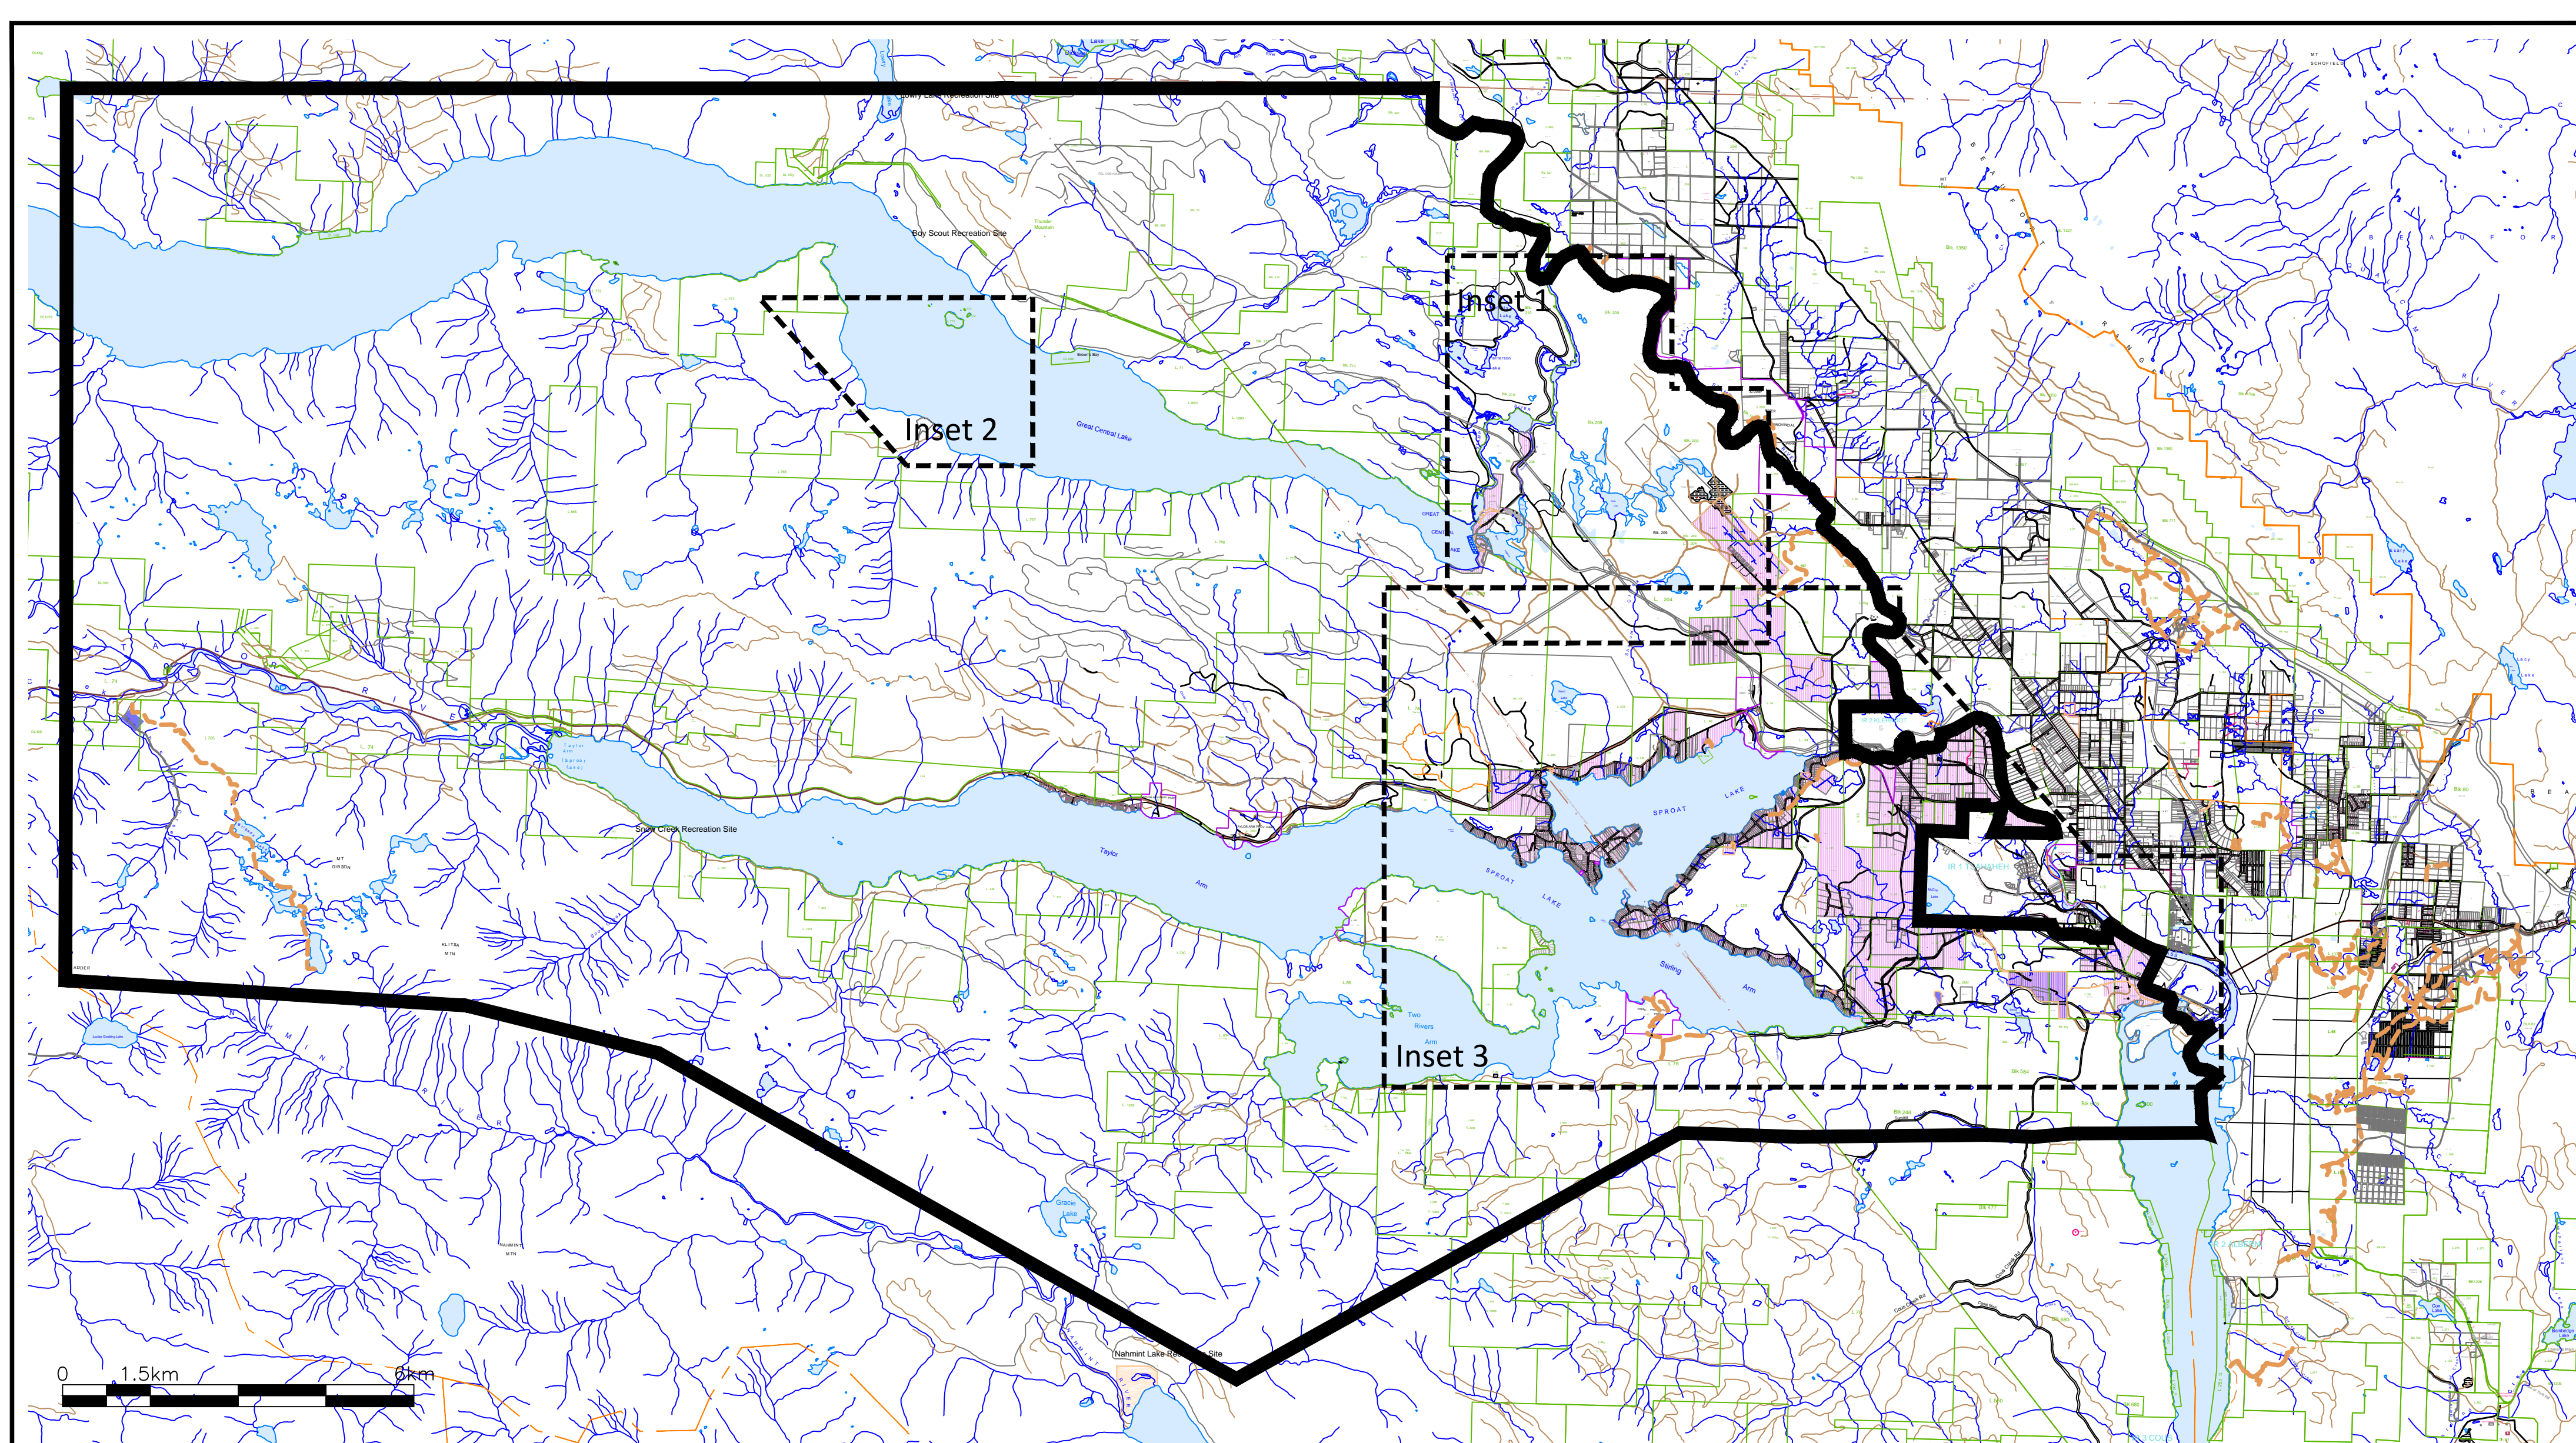

Sproat Lake OCP Map No. 4 Infrastructure and Community Services

- Legend**
-  Institutions / Community Facilities
 -  Sproat Lake Fire Protection Area
 -  Aggregate Reserves
 -  Trails
 -  Proposed Community Trail Linkages
 -  Major Highways
 -  Transportation Links
 -  OCP Boundary