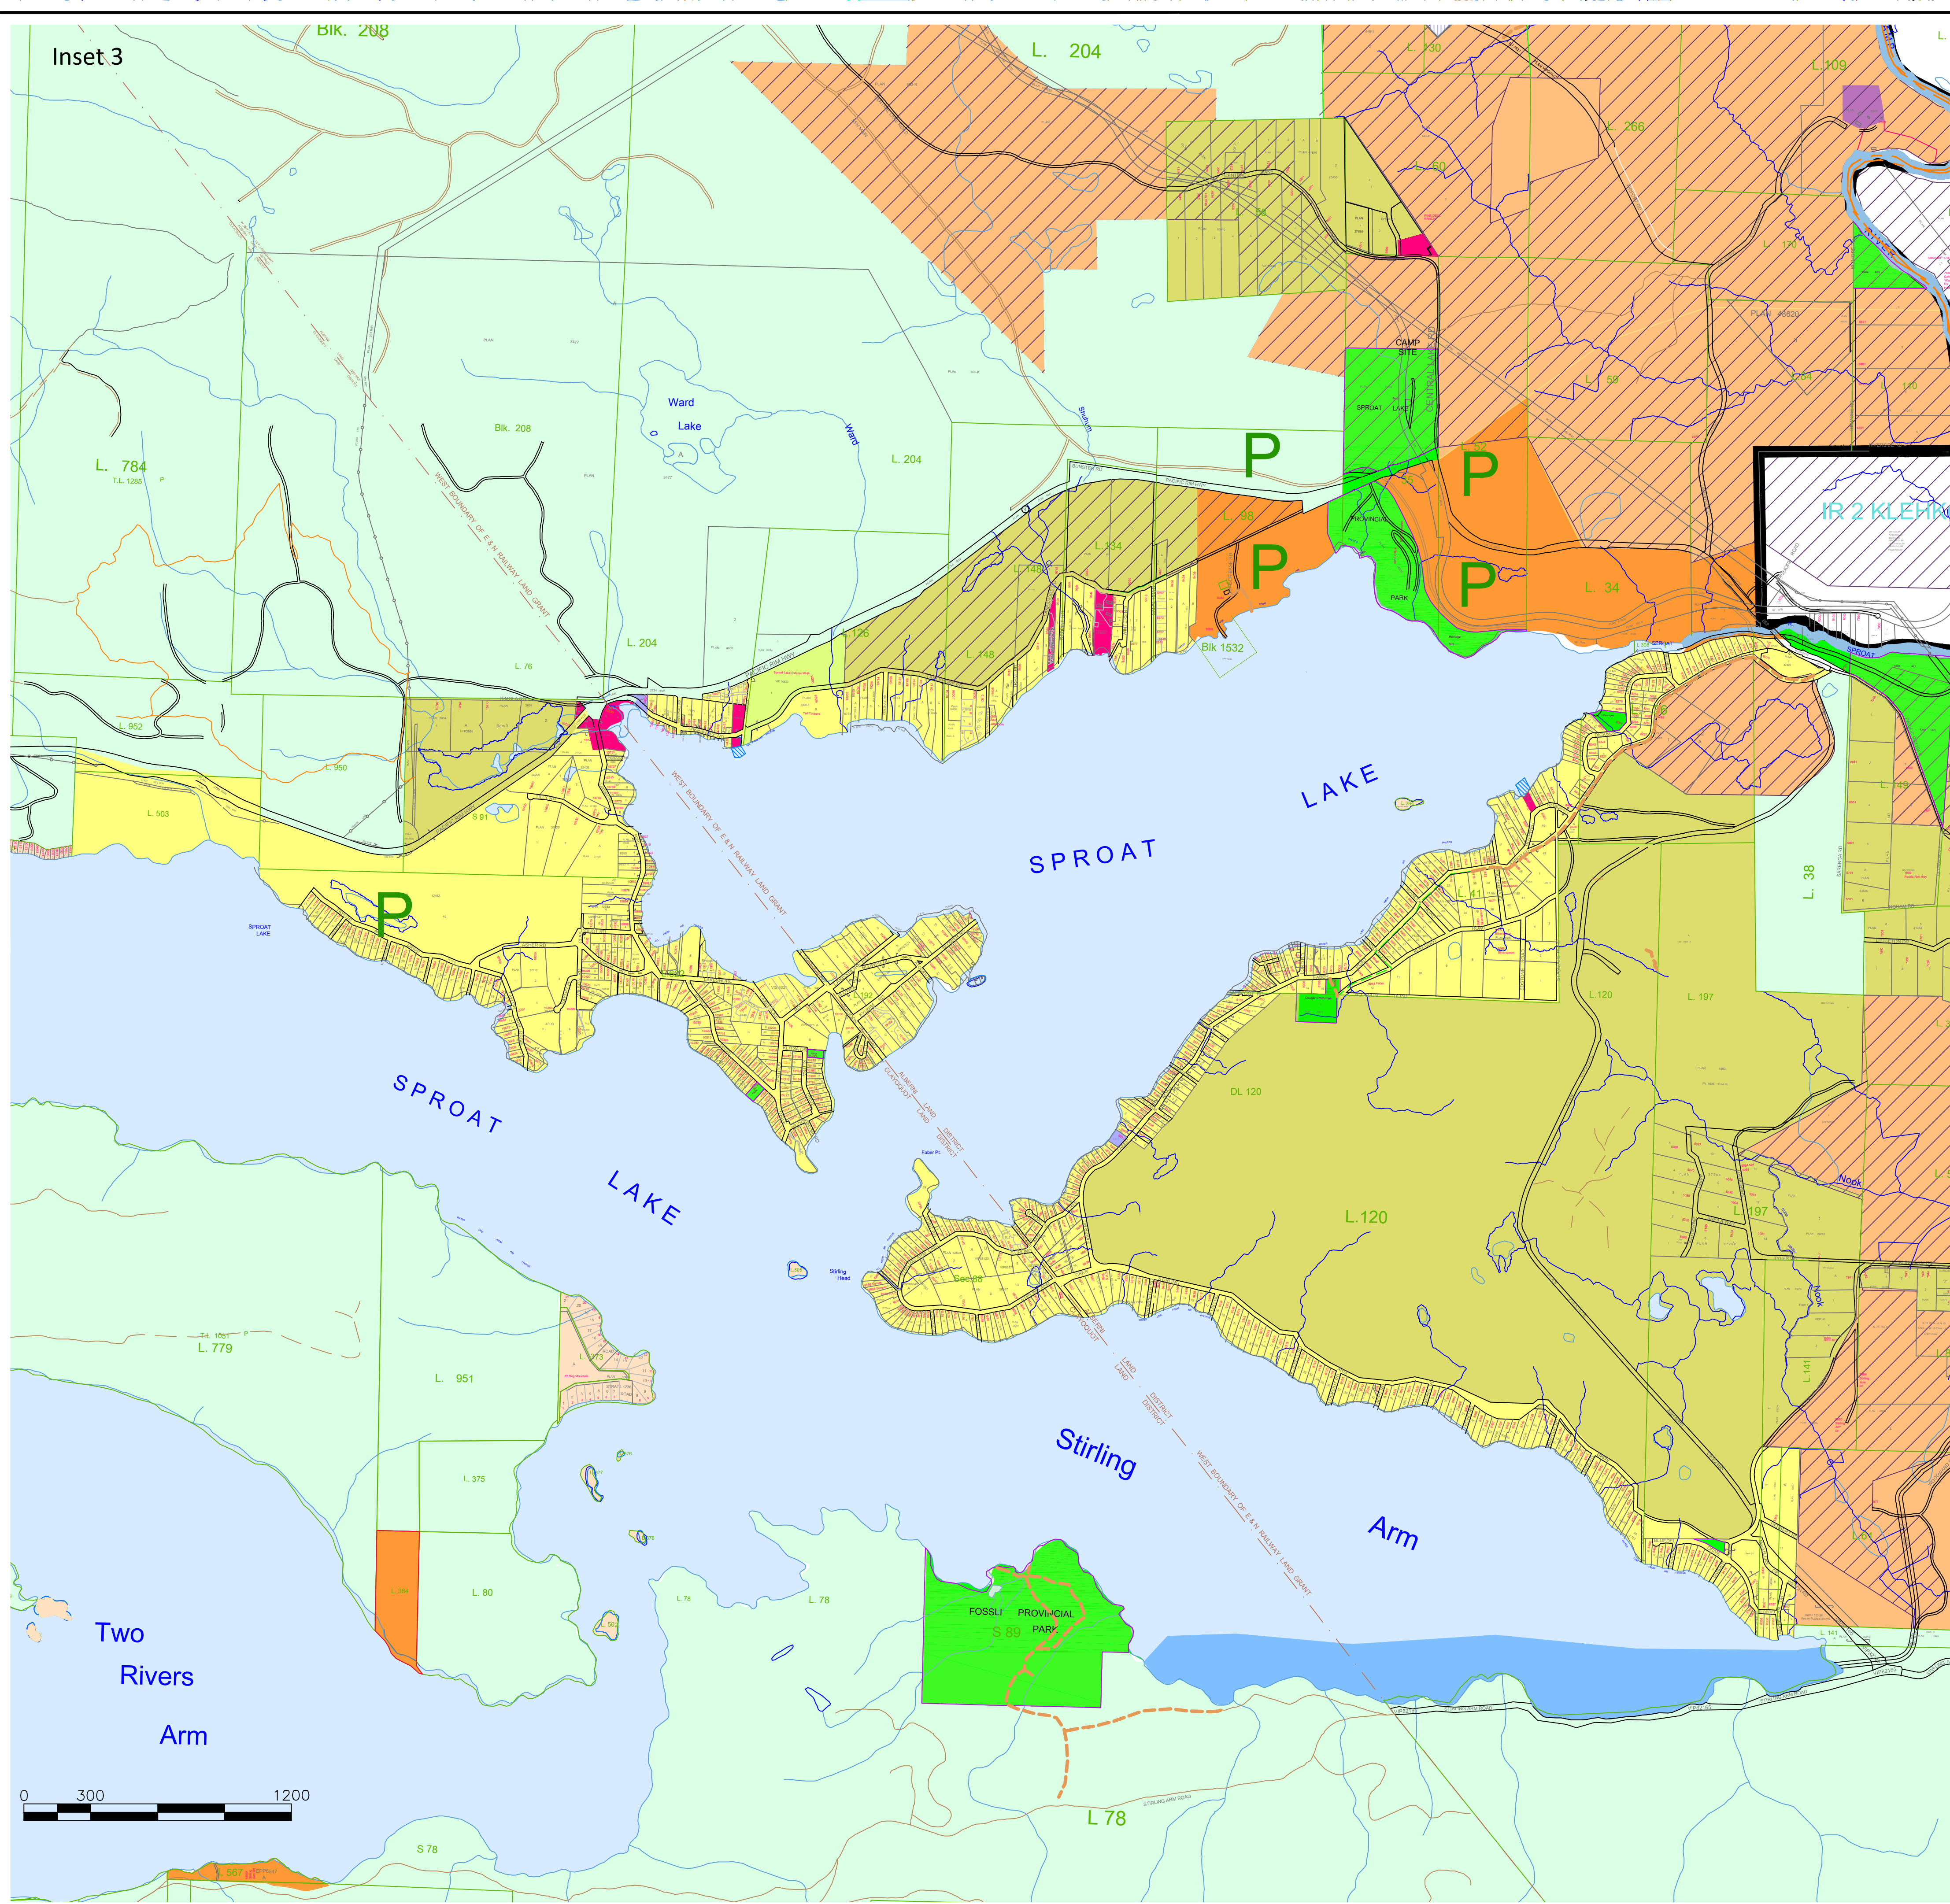

Sproat Lake OCP Map No. 2 Land Use Designations

- Legend**
- Residential Use
 - Recreational Residential Use
 - Rural Use
 - Agricultural Use
 - Manufactured Home Park Use
 - Community Service Use
 - Commercial Use
 - Industrial Use
 - Airport Use
 - Park Use
 - Potential Park
 - Resource Use
 - Fish Hatchery Use
 - Marina Use:**
 - Marina Use
 - Float-home Use
 - Conservation
 - Agricultural Land Reserve
 - Comprehensive Development Area
 - OCP Boundary

ALBERNI-CLAYOQUOT
REGIONAL DISTRICT