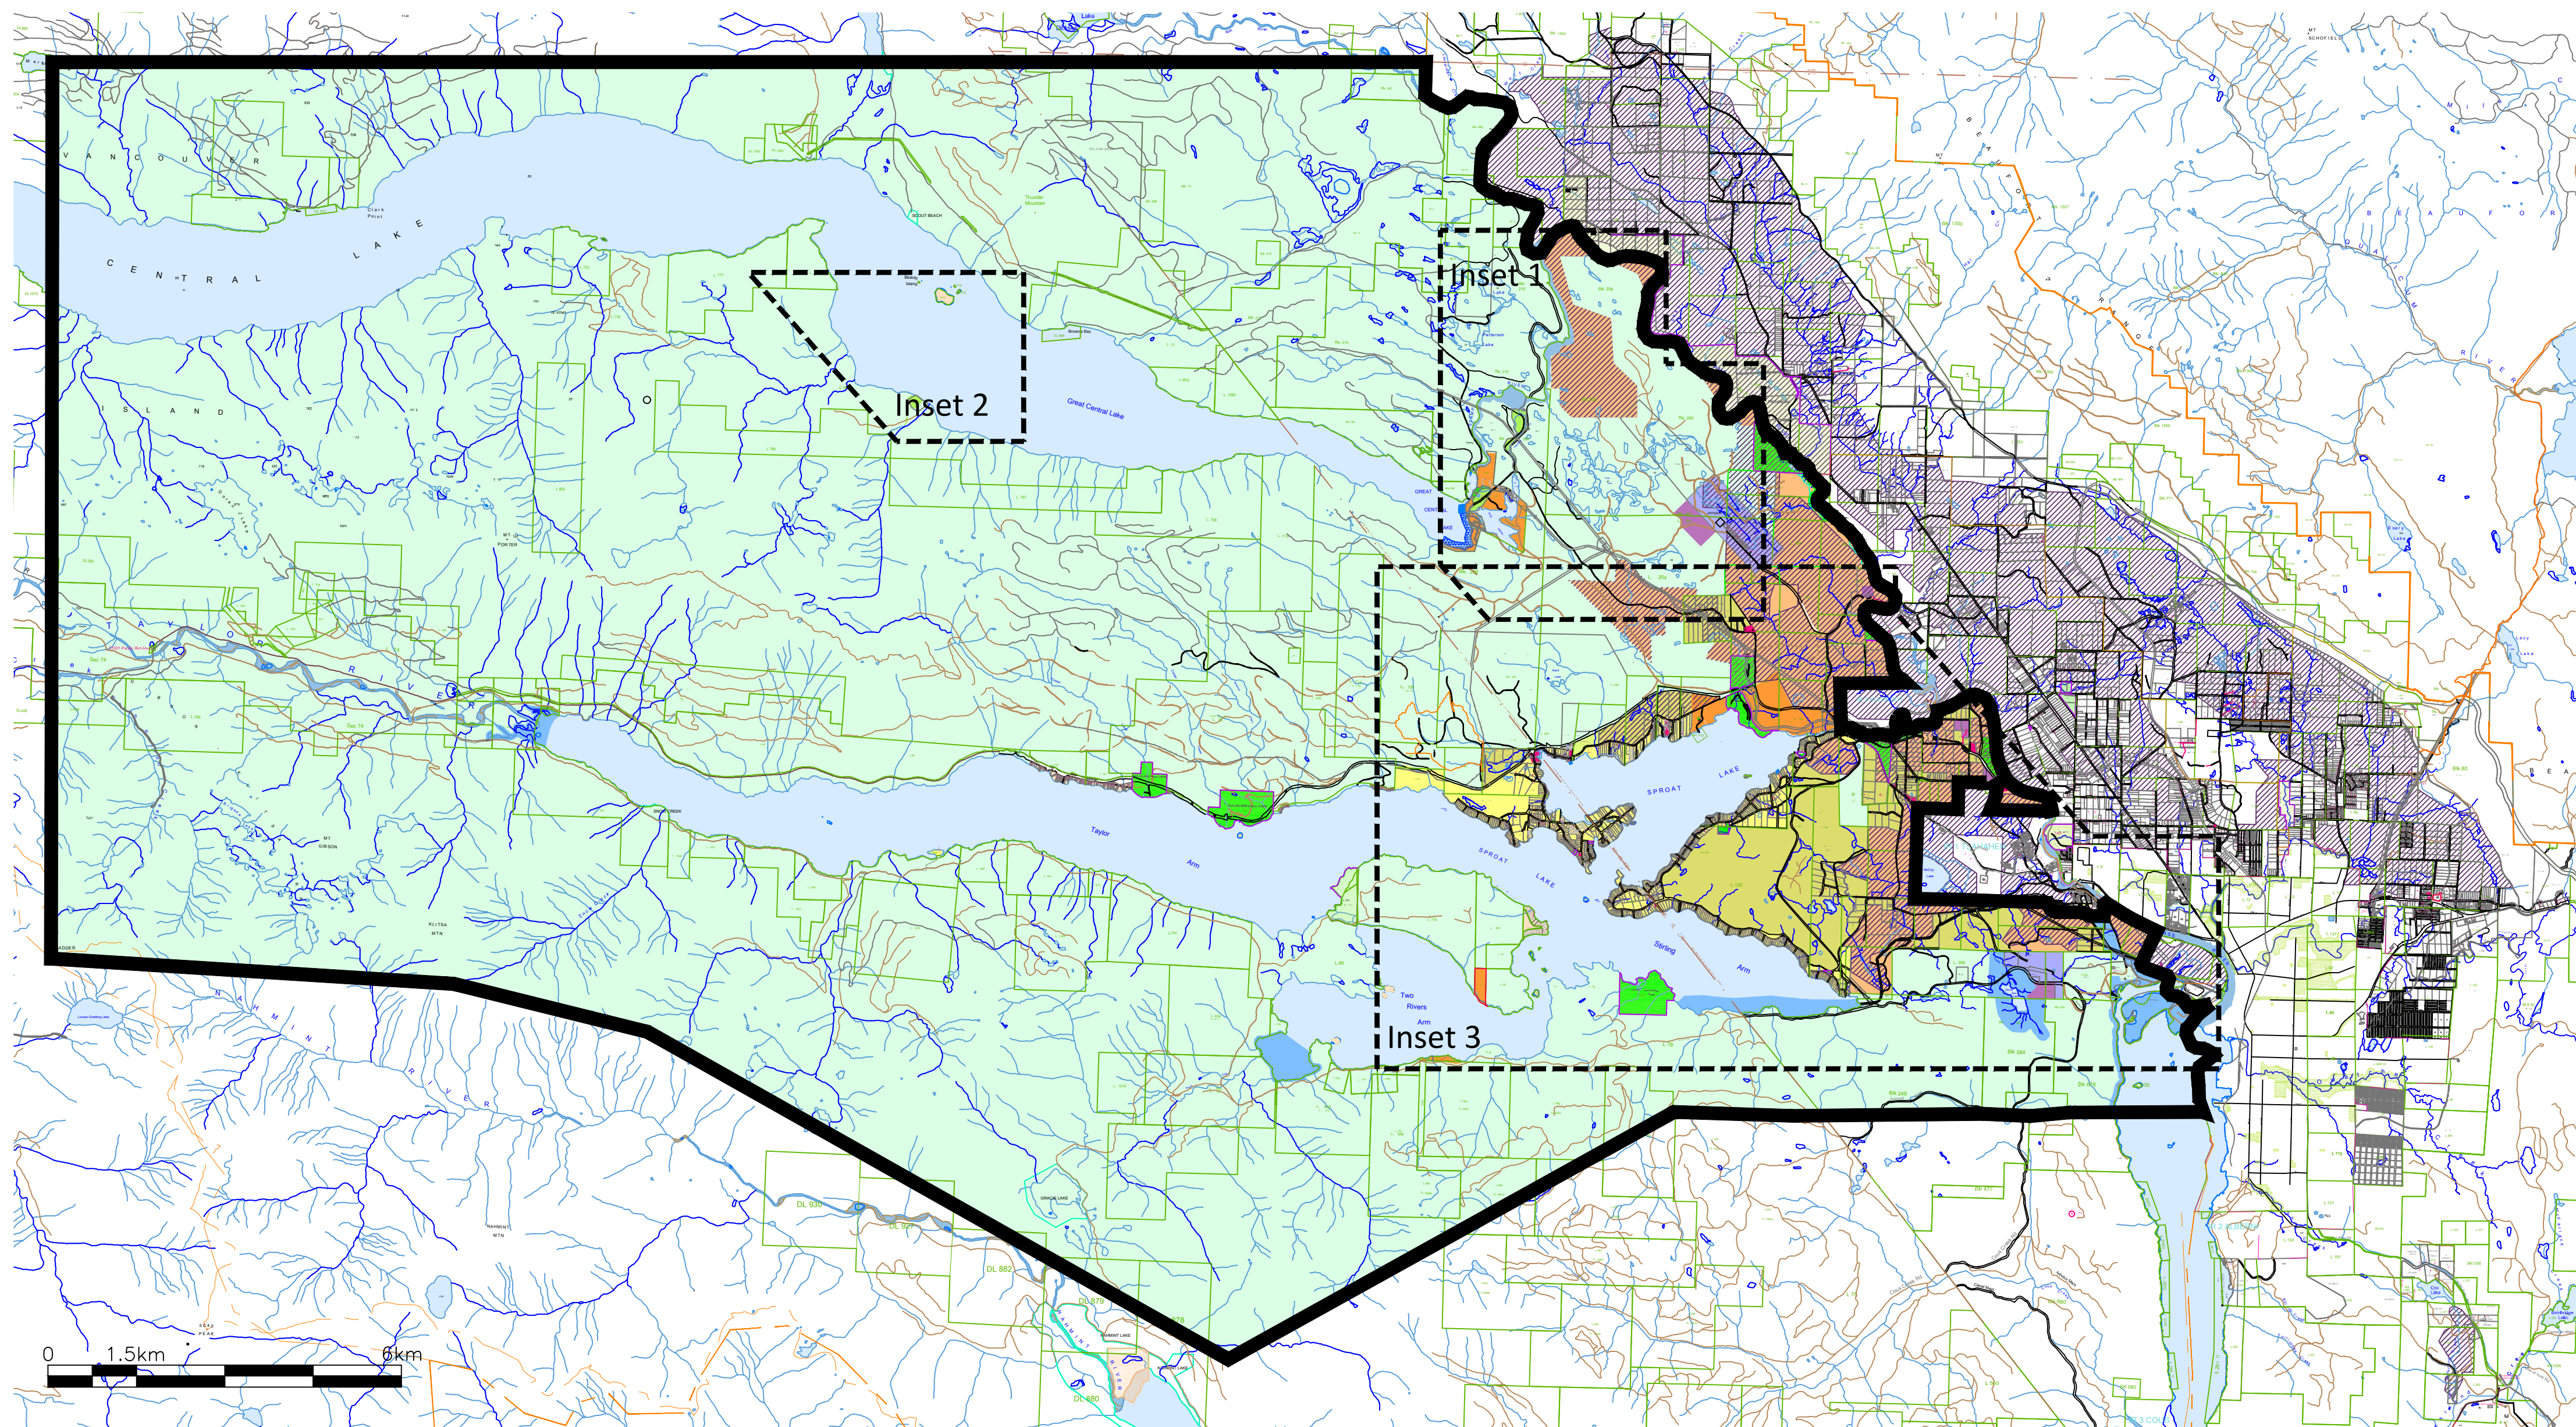

Sproat Lake OCP Map No. 2 Land Use Designations

- Legend**
- Residential Use
 - Recreational Residential Use
 - Rural Use
 - Agricultural Use
 - Manufactured Home Park Use
 - Community Service Use
 - Commercial Use
 - Industrial Use
 - Airport Use
 - Park Use
 - Potential Park
 - Resource Use
 - Fish Hatchery Use
 - Marina Use:**
 - Marina Use
 - Float-home Use
 - Conservation
 - Agricultural Land Reserve
 - Comprehensive Development Area
 - OCP Boundary

ALBERNI-CLAYOQUOT
REGIONAL DISTRICT