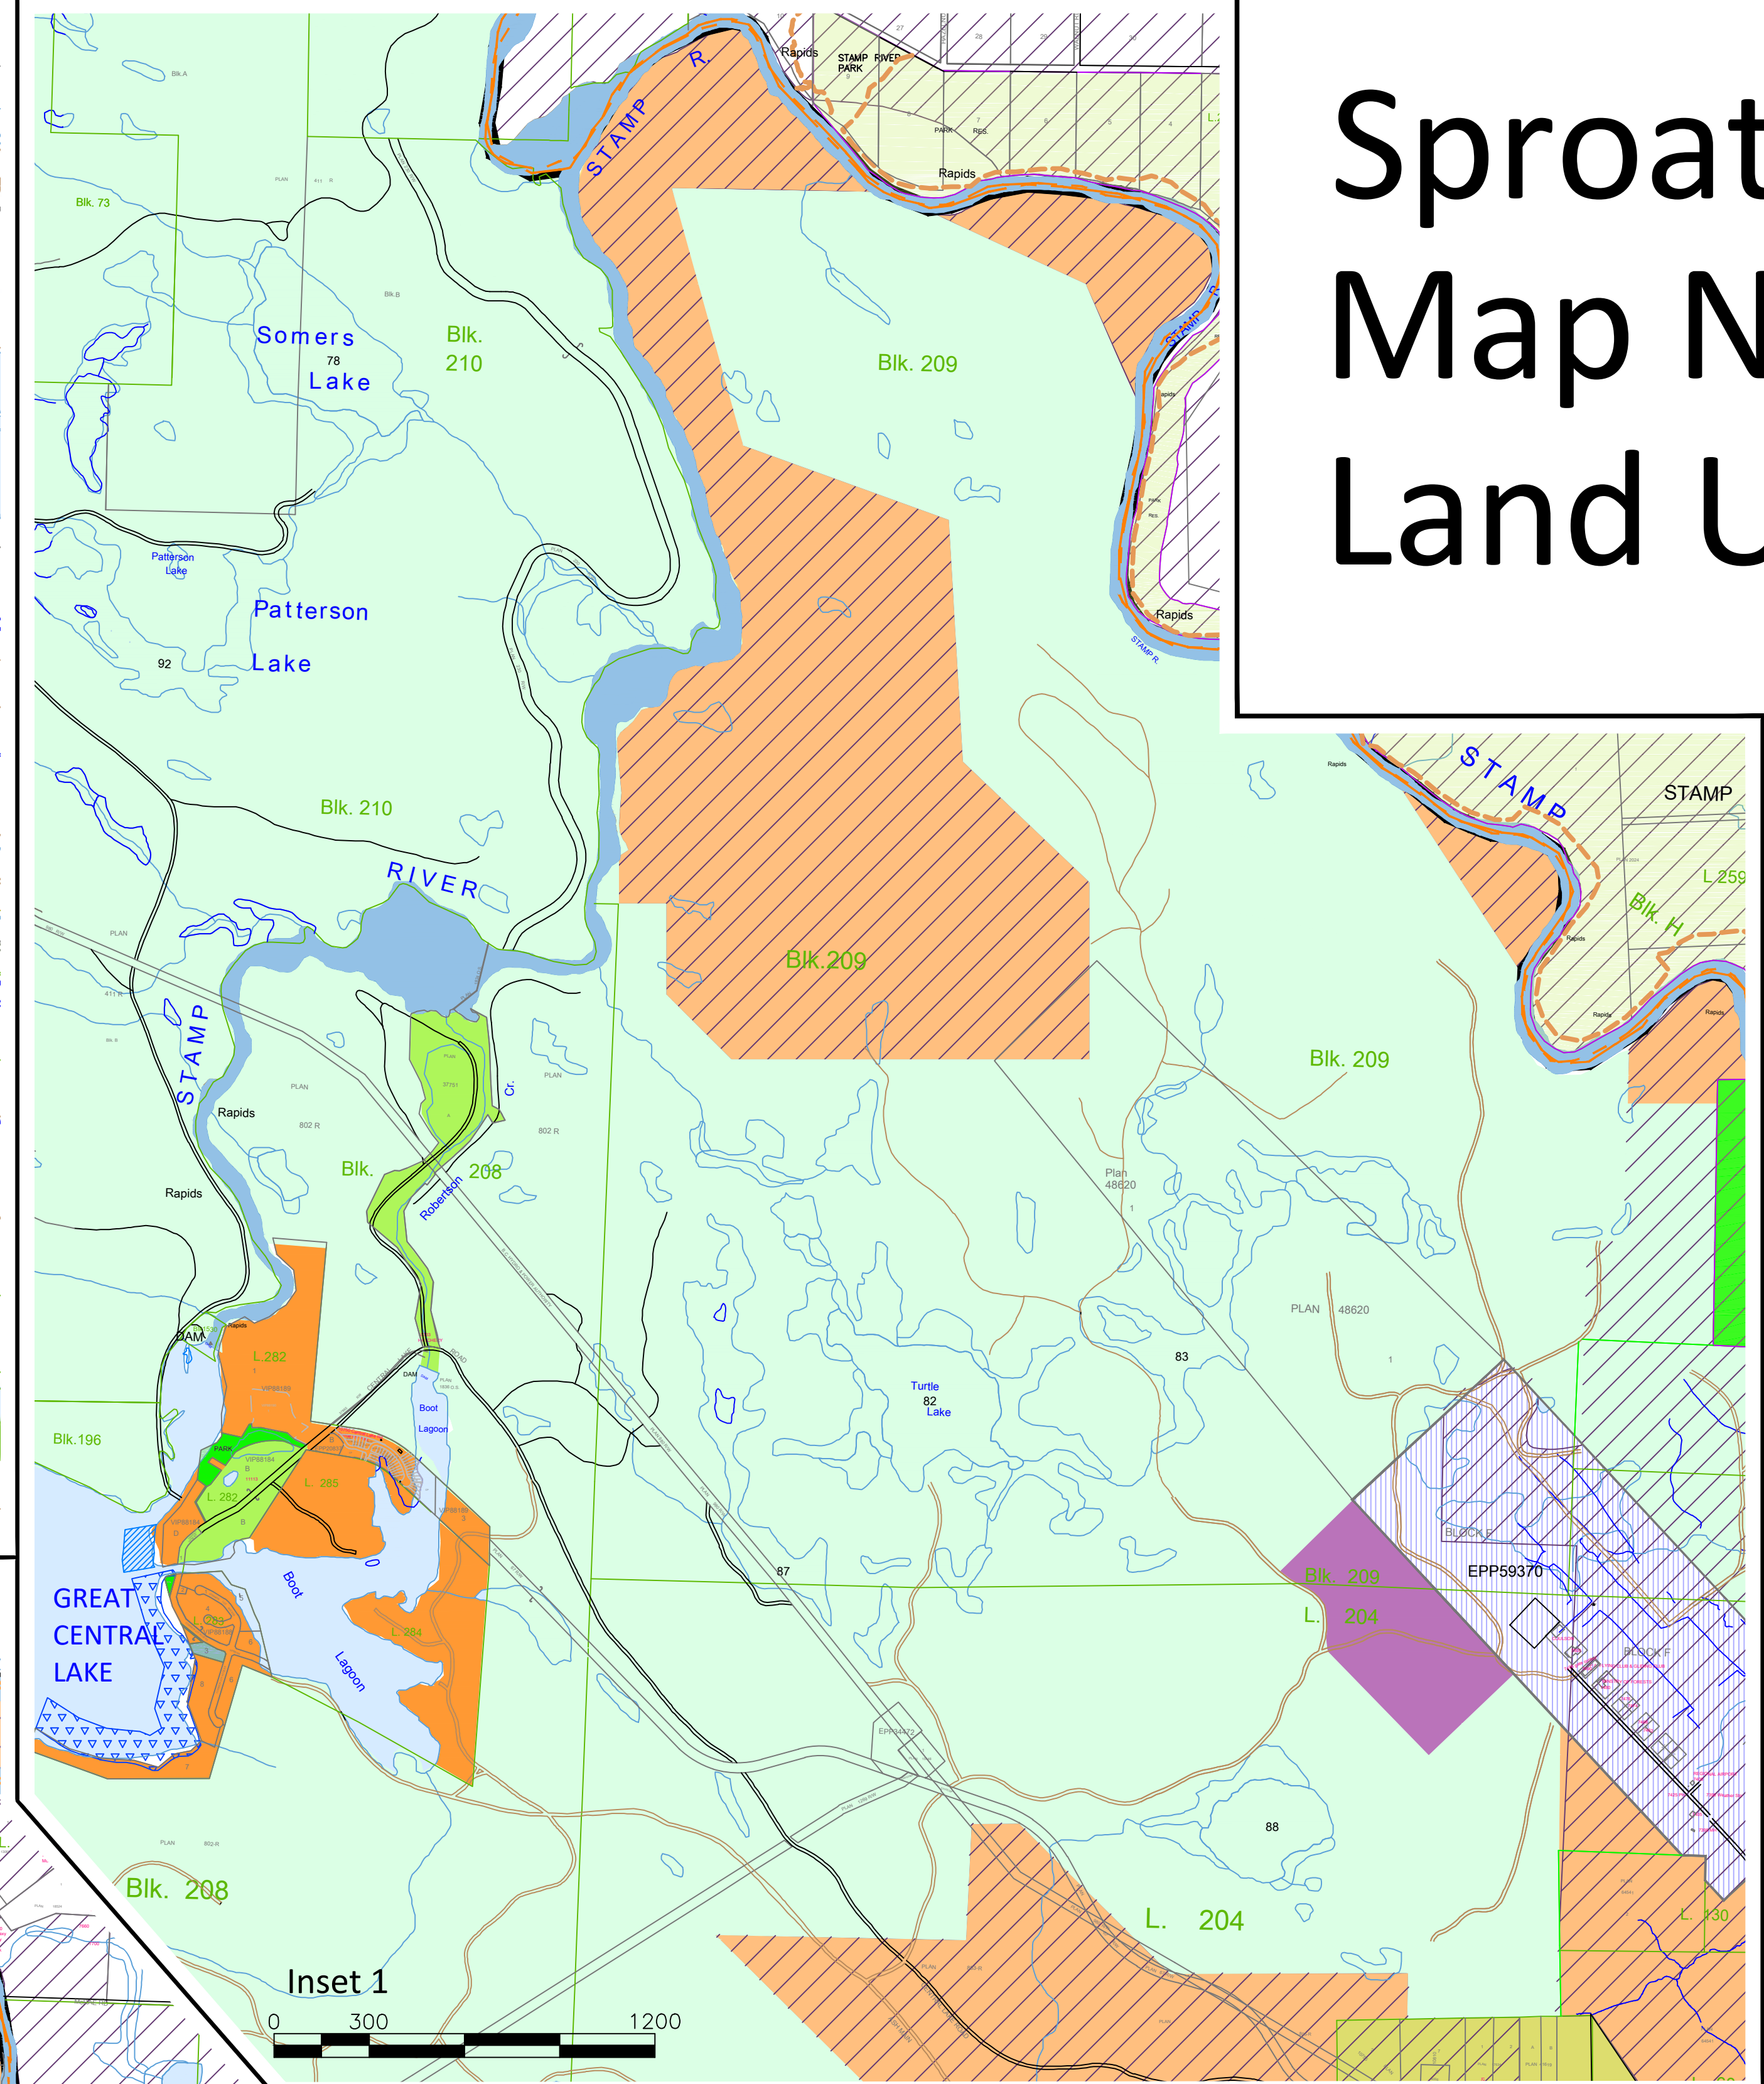

Sproat Lake OCP Map No. 2 Land Use Designations

- Legend**
- Residential Use
 - Recreational Residential Use
 - Rural Use
 - Agricultural Use
 - Manufactured Home Park Use
 - Community Service Use
 - Commercial Use
 - Industrial Use
 - Airport Use
 - Park Use
 - Potential Park
 - Resource Use
 - Fish Hatchery Use
 - Marina Use:**
 - Marina Use
 - Float-home Use
 - Conservation
 - Agricultural Land Reserve
 - Comprehensive Development Area
 - OCP Boundary

ALBERNI-CLAYOQUOT
REGIONAL DISTRICT