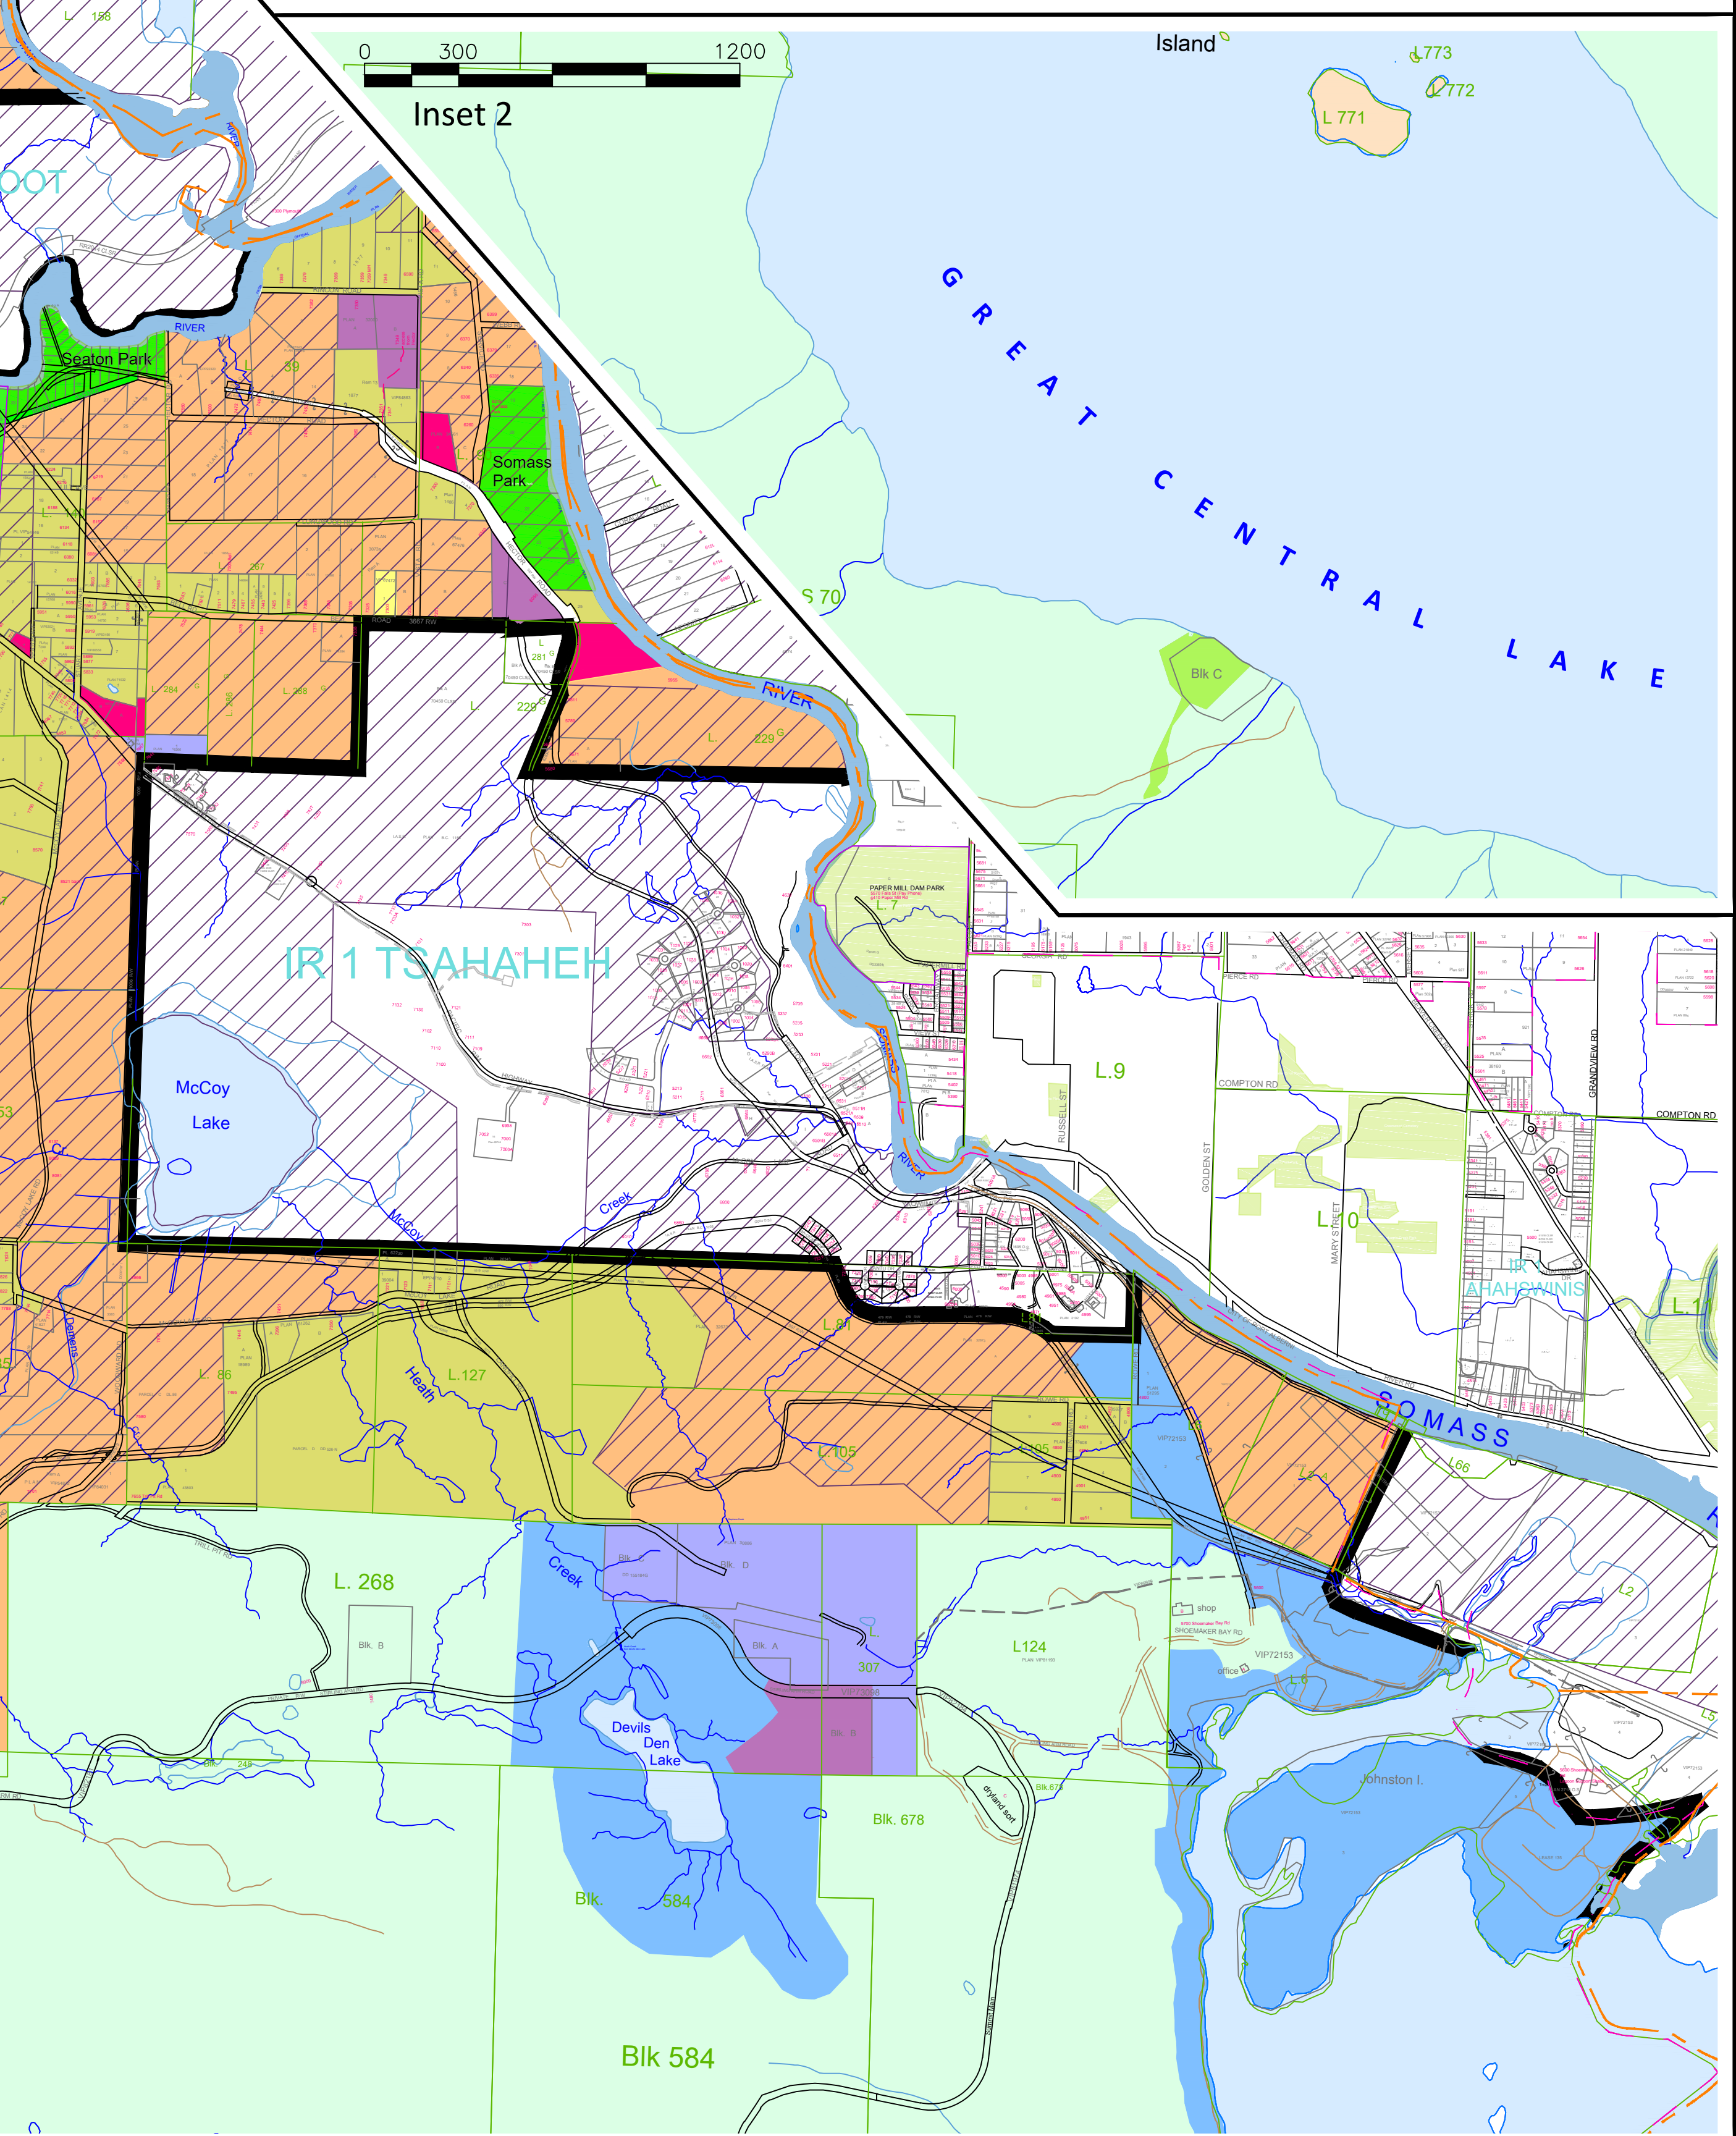

Sproat Lake OCP Map No. 2 Land Use Designations

- Legend**
- Residential Use
 - Recreational Residential Use
 - Rural Use
 - Agricultural Use
 - Manufactured Home Park Use
 - Community Service Use
 - Commercial Use
 - Industrial Use
 - Airport Use
 - Park Use
 - Potential Park
 - Resource Use
 - Fish Hatchery Use
 - Marina Use:**
 - Marina Use
 - Float-home Use
 - Conservation
 - Agricultural Land Reserve
 - Comprehensive Development Area
 - OCP Boundary

ALBERNI-CLAYOQUOT
REGIONAL DISTRICT