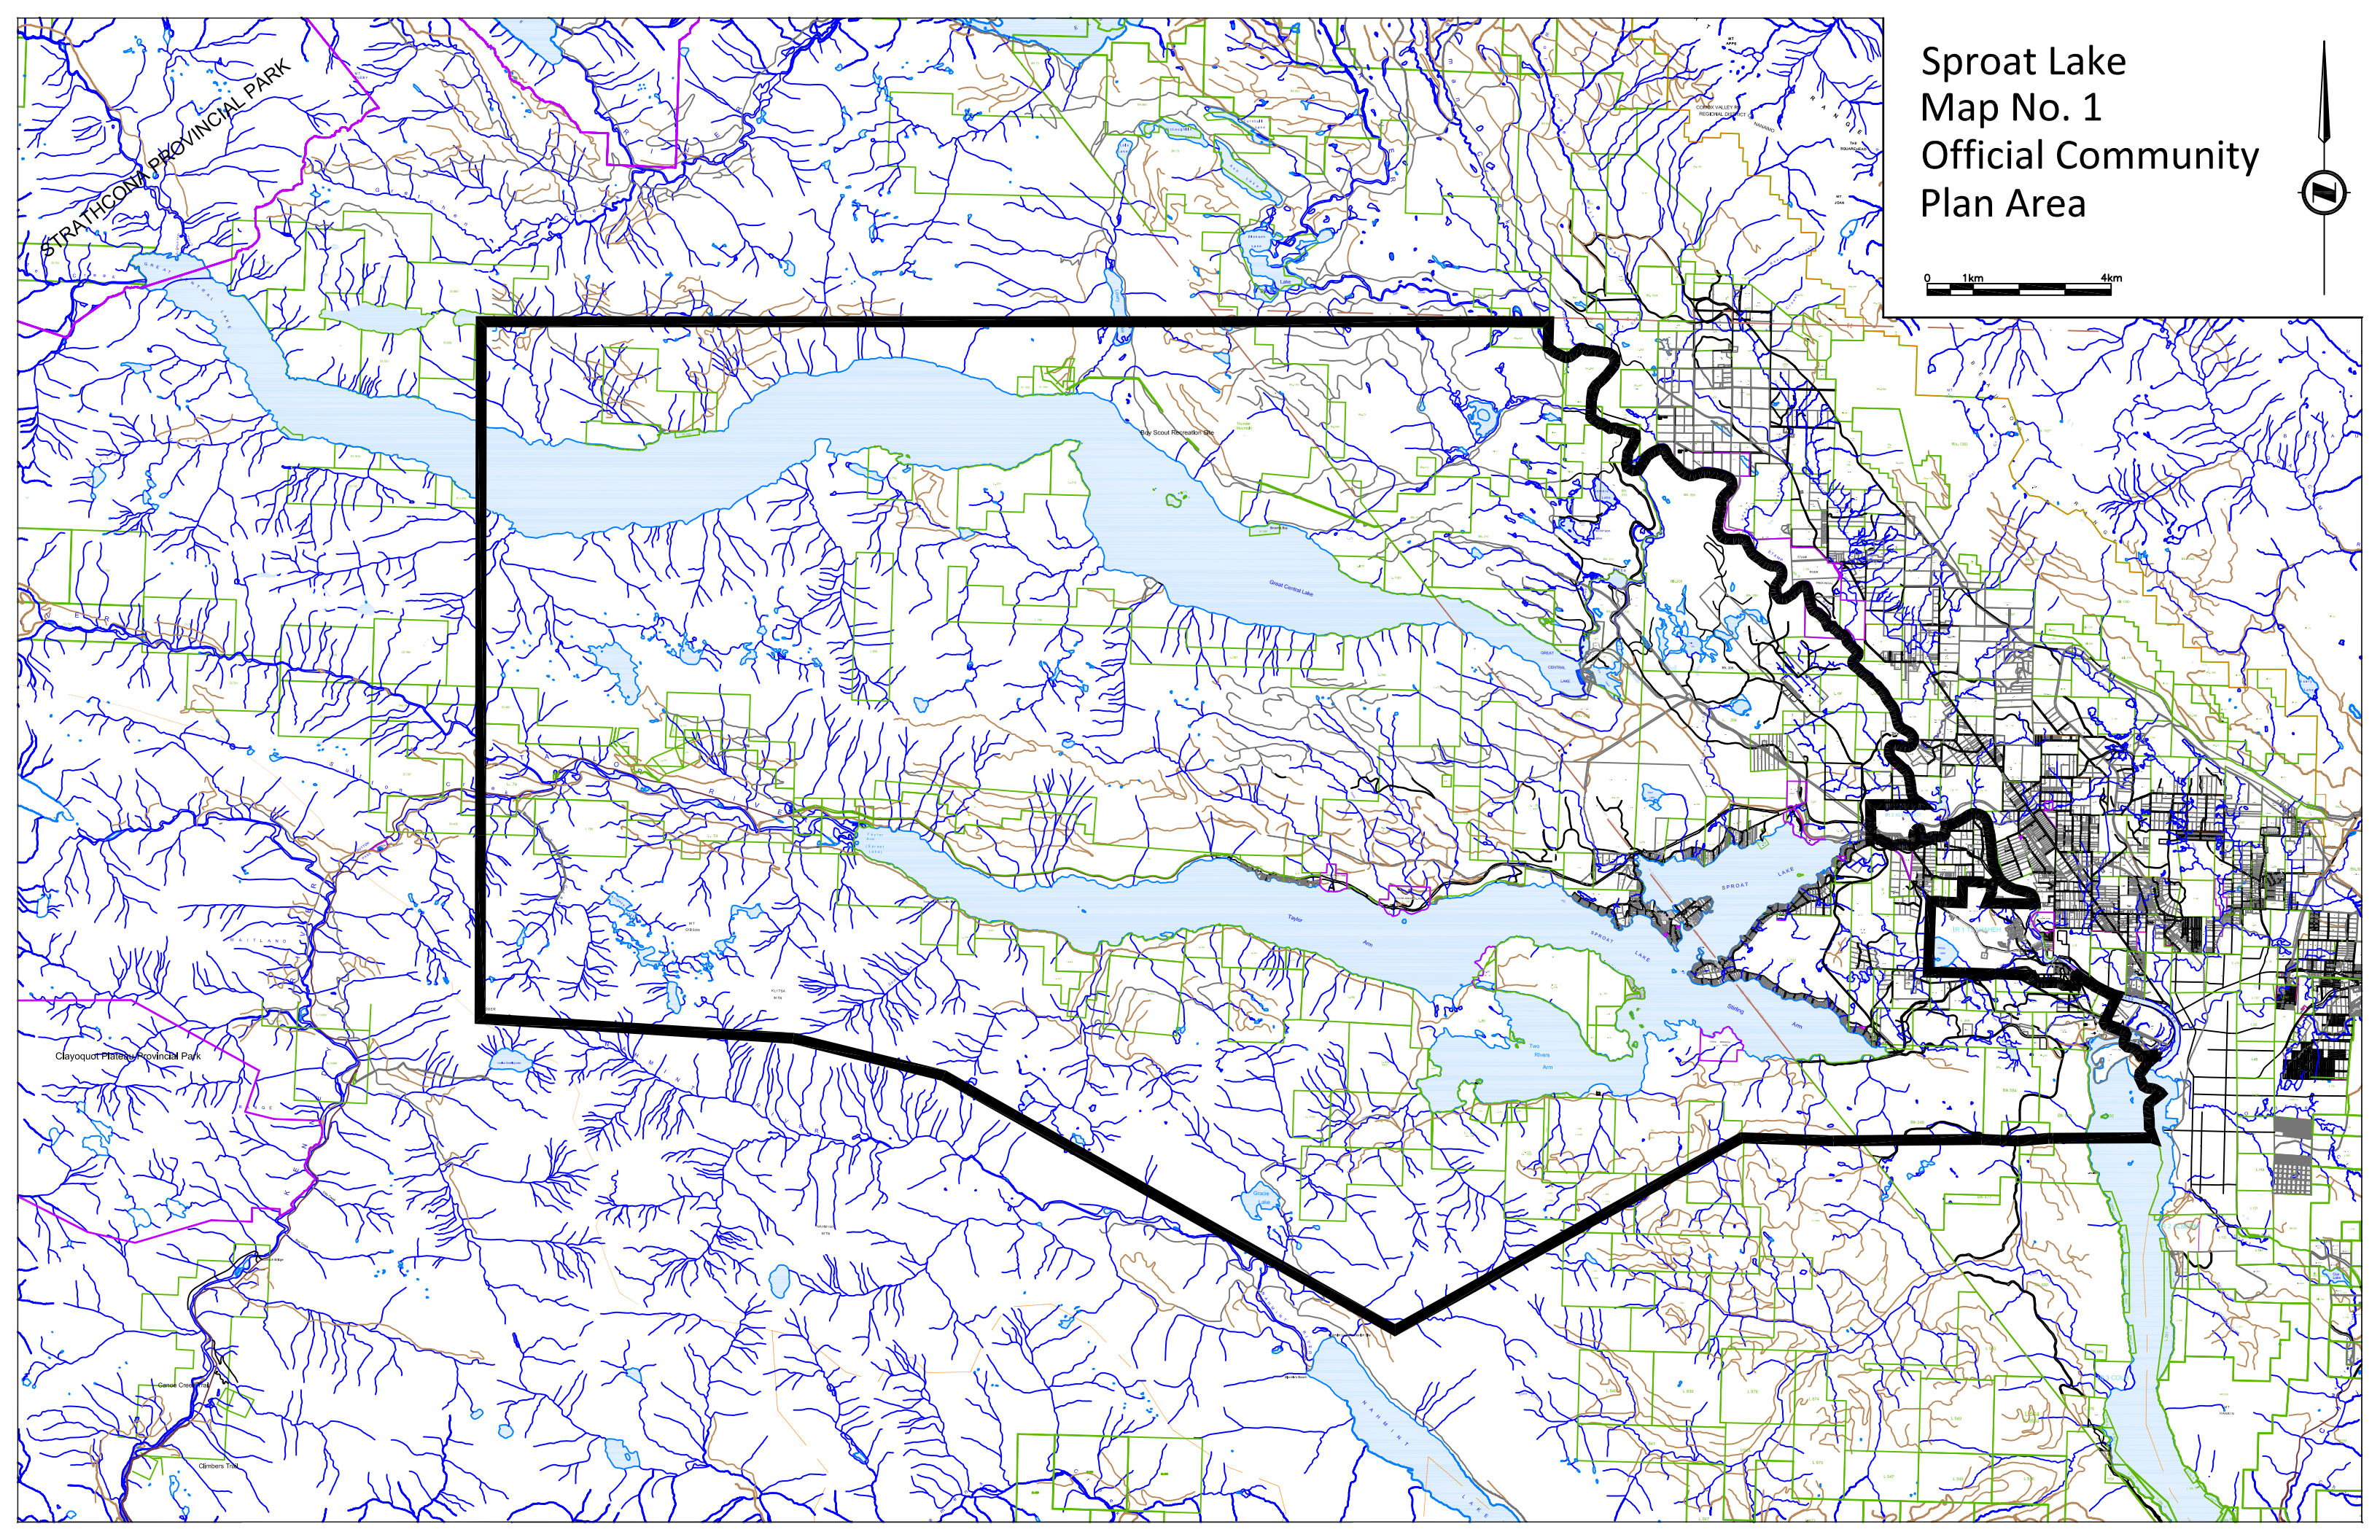

Sproat Lake Map No. 1 Official Community Plan Area

STRATHCONA PROVINCIAL PARK

Clayoquot Plateau Provincial Park

Boy Scout Recreation Site

Great Central Lake

Taylor

SPROAT LAKE

SPROAT LAKE

SPROAT LAKE

SPROAT LAKE

SPROAT LAKE

SPROAT LAKE

SPROAT LAKE