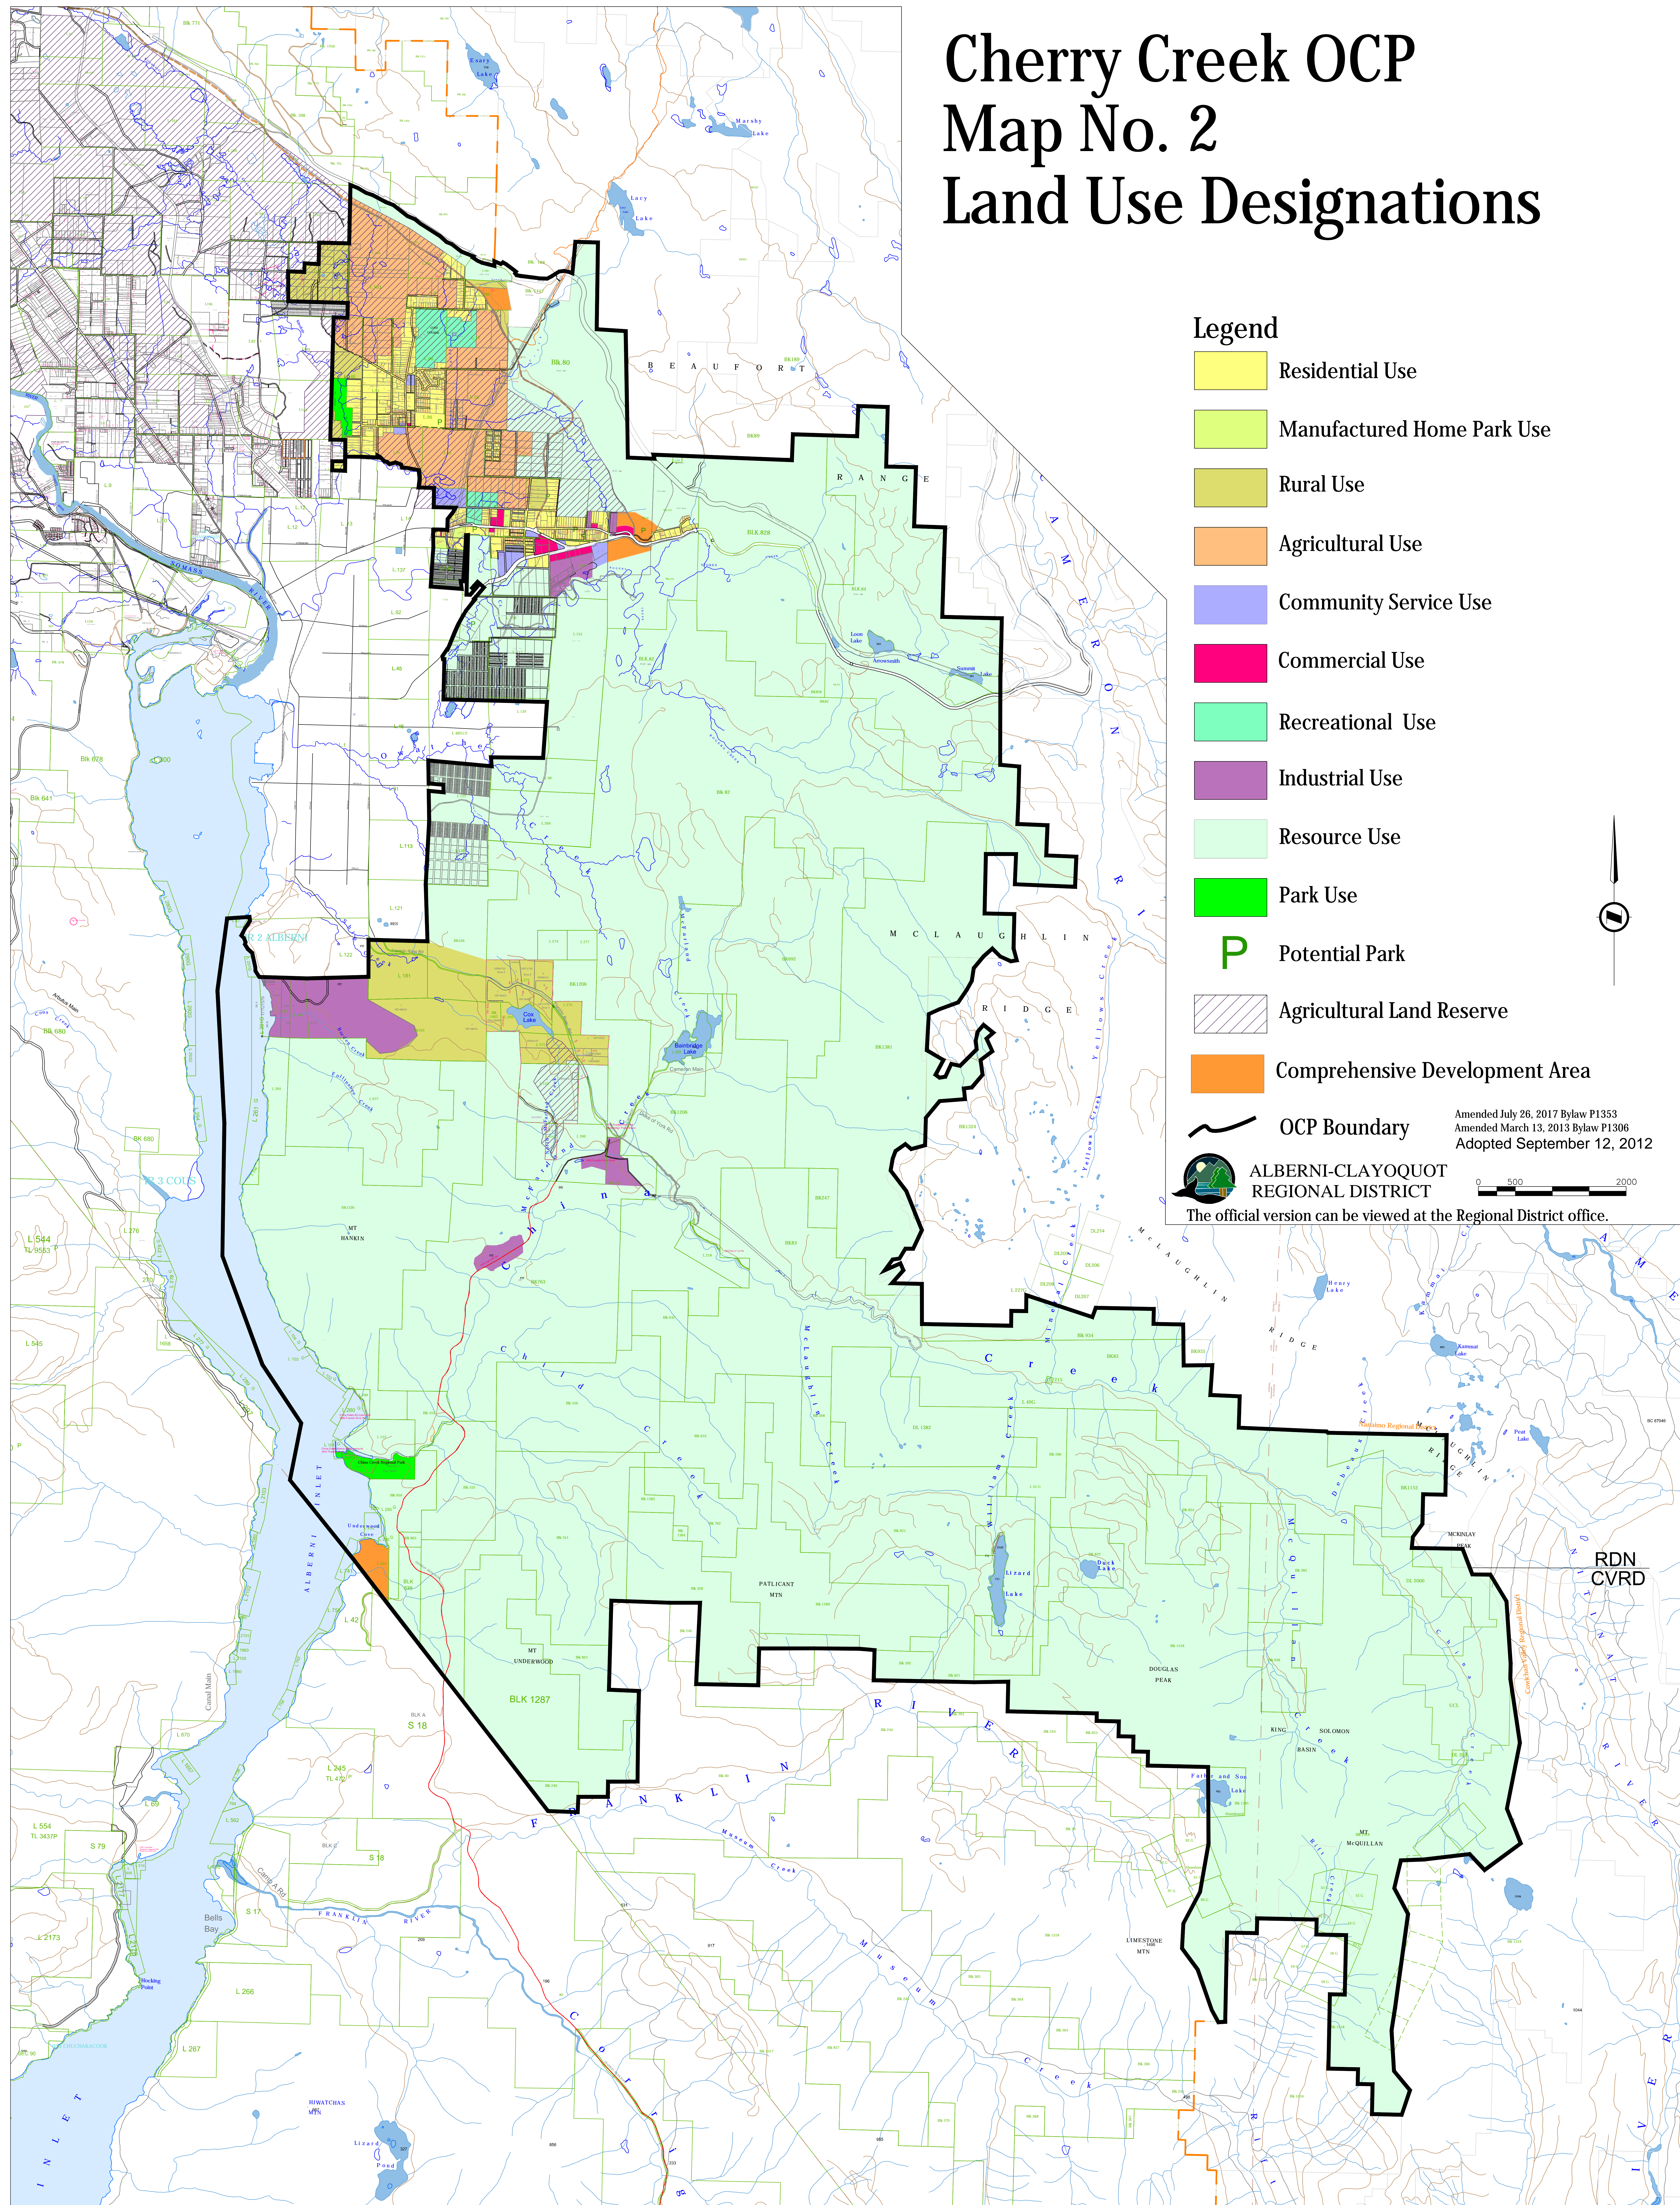

Cherry Creek OCP Map No. 2 Land Use Designations

Legend

-  Residential Use
 -  Manufactured Home Park Use
 -  Rural Use
 -  Agricultural Use
 -  Community Service Use
 -  Commercial Use
 -  Recreational Use
 -  Industrial Use
 -  Resource Use
 -  Park Use
 -  Potential Park
 -  Agricultural Land Reserve
 -  Comprehensive Development Area
 -  OCP Boundary
- Amended July 26, 2017 Bylaw P1353
 Amended March 13, 2013 Bylaw P1306
 Adopted September 12, 2012
- 
**ALBERNI-CLAYOQUOT
REGIONAL DISTRICT**
 The official version can be viewed at the Regional District office.
- 0 500 2000

RDN
CVRD